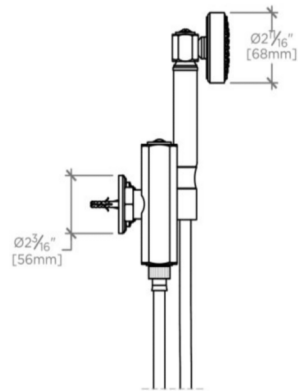

### TECHNICAL DETAILS

Adjustable versus Fixed Spray: Fixed Spray  
 Diameter of Head: 2 11/16"  
 Escutcheon Primary Material: Brass  
 Fittings Hole Diameter: 1"  
 Flow Restriction Options: 2.5, 2.2, 2.0, 1.75, 1.5, 0.92  
 Depth / Width: 4 7/16"  
 Inlet Connection Size: 3/4"  
 Inlet Connection Type: Copper Compression  
 Installation Type: Wall Mounted  
 Integrated Diverter: N  
 Integrated Spray: N  
 Primary Material: Brass  
 Suggested Application: Bath  
 Water Pressure Maximum: 85.0 psi  
 Water Pressure Minimum: 20.0 psi  
 Water Pressure Recommended: 45.0 psi

### PRODUCT FEATURES

Features a round spray pattern.

A handshower adds a degree of comfort, making it easy to rinse the bath, the shower or even a pet.

Stocked in 2.5gpm (9.5 L/min) and 1.75gpm (6.6 L/min). State of California requires 1.75gpm (6.6 L/min) to comply with their water conservation requirements. Other flow options are available to order, contact your sales associate or call 1 (800) 899-6757 for details.

TOP VIEW

SCALE: 2"=1'-0"

FRONT VIEW

SCALE: 2"=1'-0"

SIDE VIEW

SCALE: 2"=1'-0"