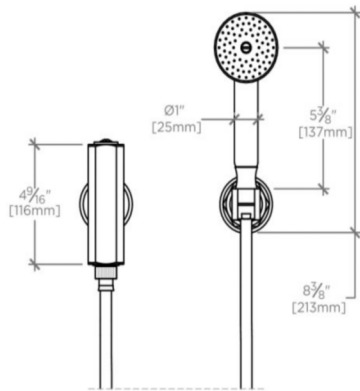

### TECHNICAL DETAILS

Adjustable versus Fixed Spray: Fixed Spray  
 Diameter of Head: 2 11/16"  
 Escutcheon Primary Material: Brass  
 Fittings Hole Diameter: 1"  
 Flow Restriction Options: 2.5, 2.2, 2.0, 1.75, 1.5, 0.92  
 Depth / Width: 4 7/16"  
 Inlet Connection Size: 3/4"  
 Inlet Connection Type: Copper Compression  
 Installation Type: Wall Mounted  
 Integrated Diverter: N  
 Integrated Spray: N  
 Primary Material: Brass  
 Suggested Application: Bath  
 Water Pressure Maximum: 85.0 psi  
 Water Pressure Minimum: 20.0 psi  
 Water Pressure Recommended: 45.0 psi

### PRODUCT FEATURES

Features a round spray pattern.

A handshower adds a degree of comfort, making it easy to rinse the bath, the shower or even a pet.

Stocked in 2.5gpm (9.5 L/min) and 1.75gpm (6.6 L/min). State of California requires 1.75gpm (6.6 L/min) to comply with their water conservation requirements. Other flow options are available to order, contact your sales associate or call 1 (800) 899-6757 for details.

TOP VIEW

SCALE: 2"=1'-0"

FRONT VIEW

SCALE: 2"=1'-0"

SIDE VIEW

SCALE: 2"=1'-0"