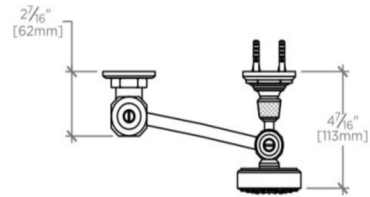

### TECHNICAL DETAILS

Adjustable versus Fixed Spray: Fixed Spray  
 Diameter of Head: 2 11/16"  
 Escutcheon Primary Material: Brass  
 Fittings Hole Diameter: 1"  
 Flow Restriction Options: 2.5, 2.2, 2.0, 1.75, 1.5, 0.92  
 Depth / Width: 4 7/16"  
 Inlet Connection Size: 3/4"  
 Inlet Connection Type: Copper Compression  
 Installation Type: Wall Mounted  
 Integrated Diverter: N  
 Integrated Spray: N  
 Primary Material: Brass  
 Suggested Application: Bath  
 Water Pressure Maximum: 85.0 psi  
 Water Pressure Minimum: 20.0 psi  
 Water Pressure Recommended: 45.0 psi

### PRODUCT FEATURES

Features a round spray pattern.

A handshower adds a degree of comfort, making it easy to rinse the bath, the shower or even a pet.

Stocked in 2.5gpm (9.5 L/min) and 1.75gpm (6.6 L/min). State of California requires 1.75gpm (6.6 L/min) to comply with their water conservation requirements. Other flow options are available to order, contact your sales associate or call 1 (800) 899-6757 for details.

TOP VIEW

SCALE: 2"=1'-0"

FRONT VIEW

SCALE: 2"=1'-0"

SIDE VIEW

SCALE: 2"=1'-0"