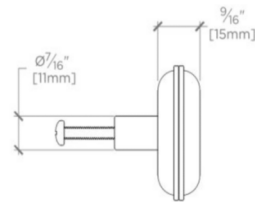

### PRODUCT FEATURES

Fine Italian Leather

Machine-stitched, hand-assembled in Europe

Includes per fixing: Machine Screw-POSI-Pan Head M4 X 25MM and Machine Screw-POSI-Pan Head M4 X 35MM

## FALLBROOK

Fallbrook 1 3/4" Leather Knob

FKHW06

MOUNTING HARDWARE INCLUDED		
STYLE #	DESCRIPTION	QTY
998939	Service Parts Rear Fixing MACHINE SREW-POSI-PAN HEAD M4 X 25MM	1
998940	Service Parts Rear Fixing MACHINE SCREW-POSI-PAN HEAD M4 X 35MM	1

TOP VIEW SCALE: 6"=1'-0"

ISO VIEW SCALE: 6"=1'-0"

FRONT VIEW SCALE: 6"=1'-0"

SIDE VIEW SCALE: 6"=1'-0"