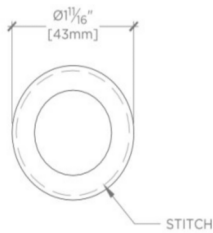

### PRODUCT FEATURES

Fine Italian Leather

Machine-stitched, hand-assembled in Europe

Includes per fixing: Machine Screw-POSI-Pan Head M4 X 25MM and Machine Screw-POSI-Pan Head M4 X 35MM

## FALLBROOK

Fallbrook 1 3/4" Leather Knob

FKHW06

MOUNTING HARDWARE INCLUDED		
STYLE #	DESCRIPTION	QTY
998939	Service Parts Rear Fixing MACHINE SREW-POSI-PAN HEAD M4 X 25MM	1
998940	Service Parts Rear Fixing MACHINE SCREW-POSI-PAN HEAD M4 X 35MM	1

TOP VIEW SCALE: 6"=1'-0"

ISO VIEW SCALE: 6"=1'-0"

FRONT VIEW SCALE: 6"=1'-0"

SIDE VIEW SCALE: 6"=1'-0"