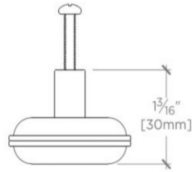

### PRODUCT FEATURES

Fine Italian Leather

Machine-stitched, hand-assembled in Europe

Includes per fixing: Machine Screw-POSI-Pan Head M4 X 25MM and Machine Screw-POSI-Pan Head M4 X 35MM

TOP VIEW SCALE: 6"=1'-0"

ISO VIEW SCALE: 6"=1'-0"

FRONT VIEW SCALE: 6"=1'-0"

SIDE VIEW SCALE: 6"=1'-0"