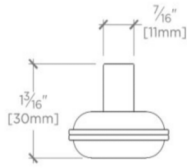

PRODUCT FEATURES

Fine Italian Leather

Machine-stitched, hand-assembled in Europe

Includes per fixing: Machine Screw-POSI-Pan Head M4 X 25MM and Machine Screw-POSI-Pan Head M4 X 35MM

FALLBROOK

Fallbrook 1 1/2" Leather Knob

FKHW05

MOUNTING HARDWARE INCLUDED		
STYLE #	DESCRIPTION	QTY
998939	Service Parts Rear Fixing MACHINE SREW-POSI-PAN HEAD M4 X 25MM	1
998940	Service Parts Rear Fixing MACHINE SCREW-POSI-PAN HEAD M4 X 35MM	1

TOP VIEW SCALE: 6"=1'-0"

ISO VIEW SCALE: 6"=1'-0"

FRONT VIEW SCALE: 6"=1'-0"

SIDE VIEW SCALE: 6"=1'-0"