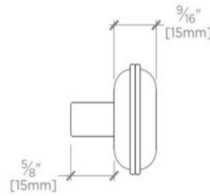

PRODUCT FEATURES

Fine Italian Leather

Machine-stitched, hand-assembled in Europe

Includes per fixing: Machine Screw-POSI-Pan Head M4 X 25MM and Machine Screw-POSI-Pan Head M4 X 35MM

FALLBROOK

Fallbrook 1 1/2" Leather Knob

FKHW05

MOUNTING HARDWARE INCLUDED		
STYLE #	DESCRIPTION	QTY
998939	Service Parts Rear Fixing MACHINE SREW-POSI-PAN HEAD M4 X 25MM	1
998940	Service Parts Rear Fixing MACHINE SCREW-POSI-PAN HEAD M4 X 35MM	1

TOP VIEW SCALE: 6"=1'-0"

ISO VIEW SCALE: 6"=1'-0"

FRONT VIEW SCALE: 6"=1'-0"

SIDE VIEW SCALE: 6"=1'-0"