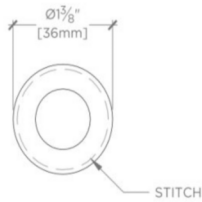

PRODUCT FEATURES

Fine Italian Leather

Machine-stitched, hand-assembled in Europe

Includes per fixing: Machine Screw-POSI-Pan Head M4 X 25MM and Machine Screw-POSI-Pan Head M4 X 35MM

FALLBROOK

Fallbrook 1 1/2" Leather Knob

FKHW05

MOUNTING HARDWARE INCLUDED		
STYLE #	DESCRIPTION	QTY
998939	Service Parts Rear Fixing MACHINE SREW-POSI-PAN HEAD M4 X 25MM	1
998940	Service Parts Rear Fixing MACHINE SCREW-POSI-PAN HEAD M4 X 35MM	1

TOP VIEW SCALE: 6"=1'-0"

ISO VIEW SCALE: 6"=1'-0"

FRONT VIEW SCALE: 6"=1'-0"

SIDE VIEW SCALE: 6"=1'-0"