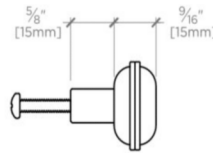

PRODUCT FEATURES

Fine Italian Leather

Machine-stitched, hand-assembled in Europe

Includes per fixing: Machine Screw-POSI-Pan Head M4 X 25MM and Machine Screw-POSI-Pan Head M4 X 35MM

FALLBROOK

Fallbrook 1 1/8" Leather Knob

FKHW01

MOUNTING HARDWARE INCLUDED		
STYLE #	DESCRIPTION	QTY
998939	Service Parts Rear Fixing MACHINE SREW-POSI-PAN HEAD M4 X 25MM	1
998940	Service Parts Rear Fixing MACHINE SCREW-POSI-PAN HEAD M4 X 35MM	1

TOP VIEW SCALE: 6"=1'-0"

ISO VIEW SCALE: 6"=1'-0"

FRONT VIEW SCALE: 6"=1'-0"

SIDE VIEW SCALE: 6"=1'-0"