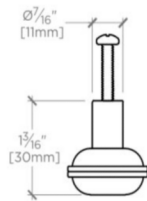

PRODUCT FEATURES

Fine Italian Leather

Machine-stitched, hand-assembled in Europe

Includes per fixing: Machine Screw-POSI-Pan Head M4 X 25MM and Machine Screw-POSI-Pan Head M4 X 35MM

FALLBROOK

Fallbrook 1 1/8" Leather Knob

FKHW01

MOUNTING HARDWARE INCLUDED		
STYLE #	DESCRIPTION	QTY
998939	Service Parts Rear Fixing MACHINE SREW-POSI-PAN HEAD M4 X 25MM	1
998940	Service Parts Rear Fixing MACHINE SCREW-POSI-PAN HEAD M4 X 35MM	1

TOP VIEW SCALE: 6"=1'-0"

ISO VIEW SCALE: 6"=1'-0"

FRONT VIEW SCALE: 6"=1'-0"

SIDE VIEW SCALE: 6"=1'-0"