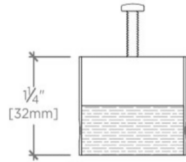

MOUNTING HARDWARE INCLUDED		
STYLE #	DESCRIPTION	QTY
998945	Service Parts 8-32 1" Truss Head Machine Screw, Combo, Slotted	1
998946	Service Parts 8-32 1 1/2" Truss Head Machine Screw, Combo, Slotted	1

TOP VIEW SCALE: 6"=1'-0"

ISO VIEW SCALE: 6"=1'-0"

FRONT VIEW SCALE: 6"=1'-0"

SIDE VIEW SCALE: 6"=1'-0"