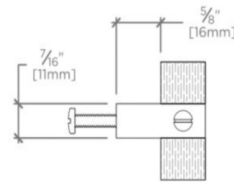

MOUNTING HARDWARE INCLUDED		
STYLE #	DESCRIPTION	QTY
998945	Service Parts 8-32 1" Truss Head Machine Screw, Combo, Slotted	1
998946	Service Parts 8-32 1 1/2" Truss Head Machine Screw, Combo, Slotted	1

TOP VIEW SCALE: 6"=1'-0"

ISO VIEW SCALE: 6"=1'-0"

FRONT VIEW SCALE: 6"=1'-0"

SIDE VIEW SCALE: 6"=1'-0"