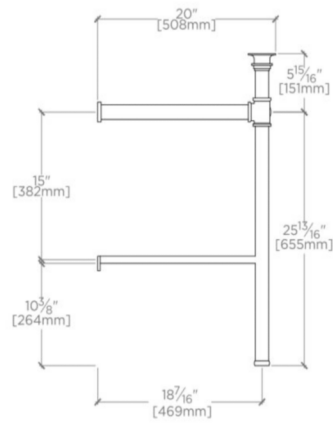

### TECHNICAL DETAILS

Depth / Width: 20"  
Height: 31 3/4"  
Length: 29"  
Primary Material: 20 SWG Brass  
Suggested Application: Bath

## HNWS02

Henry Metal Round Single Two Leg Washstand 29" x 20" x 31 3/4"

TOP VIEW

SCALE:  $\frac{3}{4}$ "=1'-0"

FRONT VIEW

SCALE:  $\frac{3}{4}$ "=1'-0"

SIDE VIEW

SCALE:  $\frac{3}{4}$ "=1'-0"