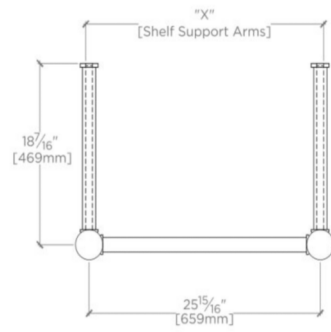

### TECHNICAL DETAILS

Depth / Width: 20"  
Height: 31 3/4"  
Length: 29"  
Primary Material: 20 SWG Brass  
Suggested Application: Bath

### PRODUCT FEATURES

Proprietary design with coin-edge and hexagonal details.  
Lower shelf for storage.  
Custom lengths available.

## HNWS02

Henry Metal Round Single Two Leg Washstand 29" x 20" x 31 3/4"

TOP VIEW

SCALE:  $\frac{3}{4}$ "=1'-0"

FRONT VIEW

SCALE:  $\frac{3}{4}$ "=1'-0"

SIDE VIEW

SCALE:  $\frac{3}{4}$ "=1'-0"