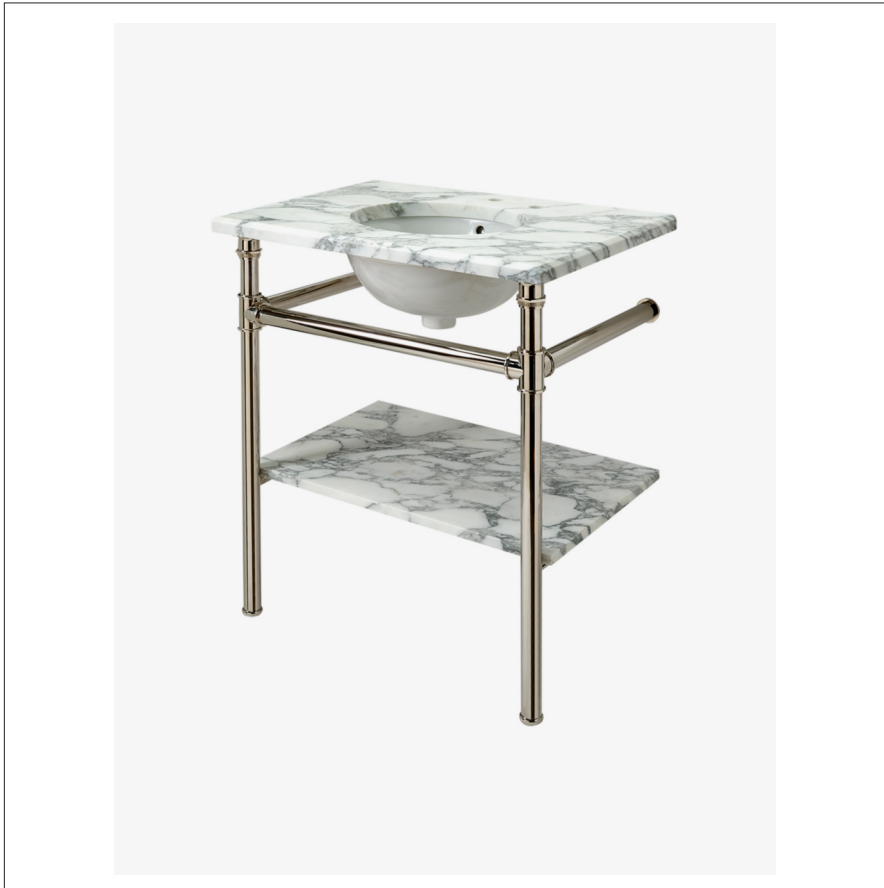

## HNWS02

Henry Metal Round Single Two Leg Washstand 29" x 20" x 31 3/4"

SHOWN IN HENRY METAL ROUND SINGLE TWO LEG WASHSTAND 29" X 20" X 31 3/4" | HNWS02

### TECHNICAL DETAILS

Depth / Width: 20"  
Height: 31 3/4"  
Length: 29"  
Primary Material: 20 SWG Brass  
Suggested Application: Bath

### PRODUCT FEATURES

Proprietary design with coin-edge and hexagonal details.  
Lower shelf for storage.  
Custom lengths available.

## HNWS02

Henry Metal Round Single Two Leg Washstand 29" x 20" x 31 3/4"

TOP VIEW

SCALE:  $\frac{3}{4}$ "=1'-0"

FRONT VIEW

SCALE:  $\frac{3}{4}$ "=1'-0"

SIDE VIEW

SCALE:  $\frac{3}{4}$ "=1'-0"