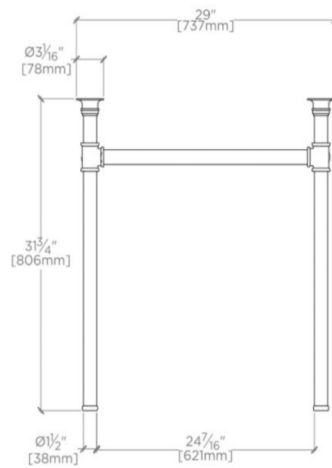

### TECHNICAL DETAILS

Depth / Width: 20"  
Height: 31 3/4"  
Length: 29"  
Primary Material: 20 SWG Brass  
Suggested Application: Bath

## HNWS02

Henry Metal Round Single Two Leg Washstand 29" x 20" x 31 3/4"

TOP VIEW

SCALE:  $\frac{3}{4}$ "=1'-0"

FRONT VIEW

SCALE:  $\frac{3}{4}$ "=1'-0"

SIDE VIEW

SCALE:  $\frac{3}{4}$ "=1'-0"