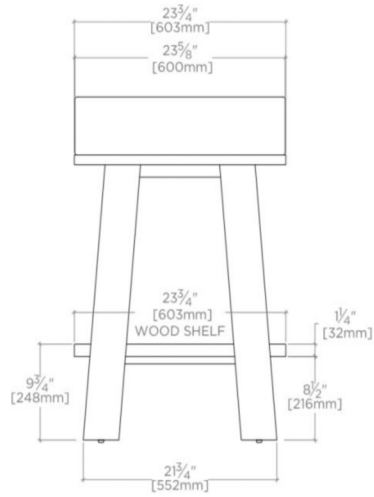

### TECHNICAL DETAILS

Bowl Shape: Rectangular  
Depth / Width: 18 1/2"  
Height: 35"  
Length: 23 3/4"  
Number of Holes: Three Hole  
Number of Legs: Four  
Rough-in Supply Height Recommended: 21"  
Rough-in Waste Height Recommended: 19"  
Sink Visibility: Y  
Suggested Application: Bath

## ARDEN

ANWS01

Arden Single Washstand Packaged with Three Hole Sink 23 3/4" x 18 1/2" x 35"

TOP VIEW SCALE: 3/4"=1'-0"

FRONT VIEW SCALE: 3/4"=1'-0"

SIDE VIEW SCALE: 3/4"=1'-0"