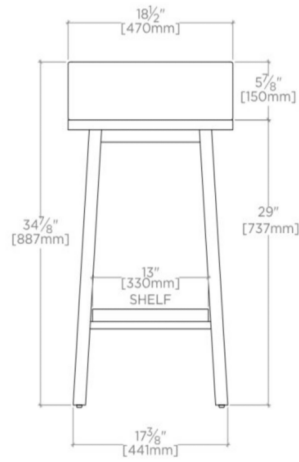

### TECHNICAL DETAILS

Bowl Shape: Rectangular  
Depth / Width: 18 1/2"  
Height: 35"  
Length: 23 3/4"  
Number of Holes: Three Hole  
Number of Legs: Four  
Rough-in Supply Height Recommended: 21"  
Rough-in Waste Height Recommended: 19"  
Sink Visibility: Y  
Suggested Application: Bath

## ARDEN

ANWS01

Arden Single Washstand Packaged with Three Hole Sink 23 3/4" x 18 1/2" x 35"

TOP VIEW SCALE: 3/4"=1'-0"

FRONT VIEW SCALE: 3/4"=1'-0"

SIDE VIEW SCALE: 3/4"=1'-0"