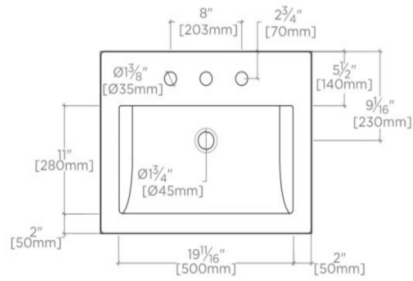

### TECHNICAL DETAILS

Bowl Shape: Rectangular  
Depth / Width: 18 1/2"  
Height: 35"  
Length: 23 3/4"  
Number of Holes: Three Hole  
Number of Legs: Four  
Rough-in Supply Height Recommended: 21"  
Rough-in Waste Height Recommended: 19"  
Sink Visibility: Y  
Suggested Application: Bath

## ARDEN

ANWS01

Arden Single Washstand Packaged with Three Hole Sink 23 3/4" x 18 1/2" x 35"

TOP VIEW SCALE: 3/4"=1'-0"

FRONT VIEW SCALE: 3/4"=1'-0"

SIDE VIEW SCALE: 3/4"=1'-0"