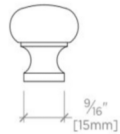

UNIVERSITY

University 1" Knob

UNHW11

SHOWN IN UNIVERSITY 1" KNOB| UNHW11

TECHNICAL DETAILS

Hardware Primary Material: Brass
Hardware Shape: Knob
Hinge Primary Material: Brass
Primary Material: Brass
Suggested Application: All Applications

INSPIRATION

Our classic University collection brings us back to the basics of pure, simplified beauty.

PRODUCT FEATURES

1" x 1"
Made of Brass
2 different sizes

PRODUCT (NOTES)

Small is 1", Medium is 1 1/8"

TOP VIEW SCALE: 6"=1'-0"

ISO VIEW SCALE: 6"=1'-0"

FRONT VIEW SCALE: 6"=1'-0"

SIDE VIEW SCALE: 6"=1'-0"