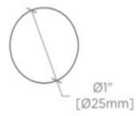

UNIVERSITY

University 1" Knob

UNHW11

SHOWN IN UNIVERSITY 1" KNOB| UNHW11

TECHNICAL DETAILS

Hardware Primary Material: Brass
Hardware Shape: Knob
Hinge Primary Material: Brass
Primary Material: Brass
Suggested Application: All Applications

INSPIRATION

Our classic University collection brings us back to the basics of pure, simplified beauty.

PRODUCT FEATURES

1" x 1"
Made of Brass
2 different sizes

PRODUCT (NOTES)

Small is 1", Medium is 1 1/8"

TOP VIEW SCALE: 6"=1'-0"

ISO VIEW SCALE: 6"=1'-0"

FRONT VIEW SCALE: 6"=1'-0"

SIDE VIEW SCALE: 6"=1'-0"