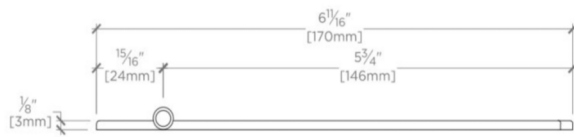

BOOTHBAY

Boothbay 6 1/2" Hinge

BBHW02

SHOWN IN BOOTHBAY 6 1/2" HINGE | BBHW02

TECHNICAL DETAILS

Hinge Primary Material: Brass
Height: 1"
Length: 6 1/2"
Primary Material: Brass

INSPIRATION

The Boothbay strap hinge is a refined reinterpretation of early 20th Century ice box hinges. The concealed attachments give it a modern feel.

MOUNTING HARDWARE INCLUDED		
STYLE #	DESCRIPTION	QTY
998960	#6 x 5/8" Brass Oval Head Slotted	6
998961	#6 x 5/8" SS Oval Head Slotted	6

TOP VIEW

SCALE: 6"=1'-0"

FRONT VIEW

SCALE: 6"=1'-0"

SIDE VIEW

SCALE: 6"=1'-0"