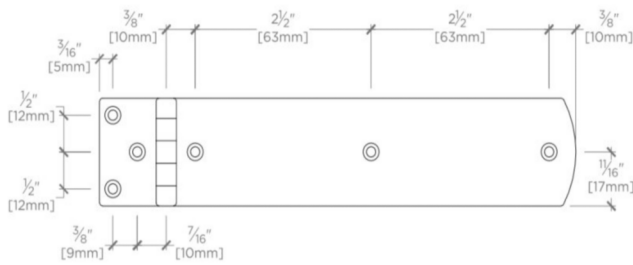

BOOTHBAY

Boothbay 6 1/2" Hinge

BBHW02

SHOWN IN BOOTHBAY 6 1/2" HINGE | BBHW02

TECHNICAL DETAILS

Hinge Primary Material: Brass
Height: 1"
Length: 6 1/2"
Primary Material: Brass

INSPIRATION

The Boothbay strap hinge is a refined reinterpretation of early 20th Century ice box hinges. The concealed attachments give it a modern feel.

MOUNTING HARDWARE INCLUDED		
STYLE #	DESCRIPTION	QTY
998960	#6 x 5/8" Brass Oval Head Slotted	6
998961	#6 x 5/8" SS Oval Head Slotted	6

TOP VIEW

SCALE: 6"=1'-0"

FRONT VIEW

SCALE: 6"=1'-0"

SIDE VIEW

SCALE: 6"=1'-0"