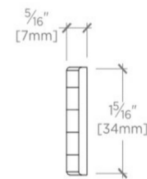

BOOTHBAY

Boothbay 6 1/2" Hinge

BBHW02

SHOWN IN BOOTHBAY 6 1/2" HINGE | BBHW02

TECHNICAL DETAILS

Hinge Primary Material: Brass
Height: 1"
Length: 6 1/2"
Primary Material: Brass

INSPIRATION

The Boothbay strap hinge is a refined reinterpretation of early 20th Century ice box hinges. The concealed attachments give it a modern feel.

MOUNTING HARDWARE INCLUDED		
STYLE #	DESCRIPTION	QTY
998960	#6 x 5/8" Brass Oval Head Slotted	6
998961	#6 x 5/8" SS Oval Head Slotted	6

TOP VIEW

SCALE: 6"=1'-0"

FRONT VIEW

SCALE: 6"=1'-0"

SIDE VIEW

SCALE: 6"=1'-0"