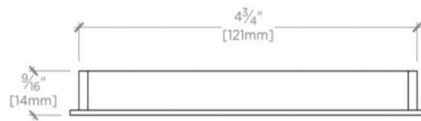

BIG SUR

Big Sur 5" Recessed Pull

BGHW05

SHOWN IN BIG SUR 5" RECESSED PULL | BGHW05

TECHNICAL DETAILS

Height: 2"
Length: 4 3/4"
Primary Material: Brass

INSPIRATION

Drawn from the Modernist aesthetic, this minimalist recessed pull may be used singly or in pairs. Its subtle rectangular shape is gently eased for comfort.

PRODUCT FEATURES

Solid Brass
Machined
Includes fixing screws

PRODUCT (NOTES)

Replacement Screws available

BIG SUR

Big Sur 5" Recessed Pull

BGHW05

MOUNTING HARDWARE INCLUDED		
STYLE #	DESCRIPTION	QTY
998771	Service Parts M4x50 Mild Steel Pozzi/Slot Washer Head Break Off Screw	2

TOP VIEW SCALE: 6"=1'-0"

FRONT VIEW SCALE: 6"=1'-0"

SIDE VIEW SCALE: 6"=1'-0"