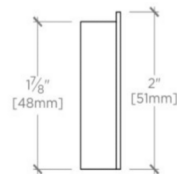

BIG SUR

Big Sur 5" Recessed Pull

BGHW05

SHOWN IN BIG SUR 5" RECESSED PULL | BGHW05

TECHNICAL DETAILS

Height: 2"
Length: 4 3/4"
Primary Material: Brass

INSPIRATION

Drawn from the Modernist aesthetic, this minimalist recessed pull may be used singly or in pairs. Its subtle rectangular shape is gently eased for comfort.

PRODUCT FEATURES

Solid Brass
Machined
Includes fixing screws

PRODUCT (NOTES)

Replacement Screws available

BIG SUR

Big Sur 5" Recessed Pull

BGHW05

MOUNTING HARDWARE INCLUDED		
STYLE #	DESCRIPTION	QTY
998771	Service Parts M4x50 Mild Steel Pozzi/Slot Washer Head Break Off Screw	2

TOP VIEW SCALE: 6"=1'-0"

FRONT VIEW SCALE: 6"=1'-0"

SIDE VIEW SCALE: 6"=1'-0"