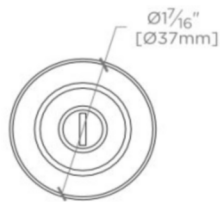

R.W. ATLAS

R.W. Atlas 1 1/2" Round Knob

RWHW02

SHOWN IN R.W. ATLAS 1 1/2" ROUND KNOB| RWHW02

TECHNICAL DETAILS

Hardware Primary Material: Brass

Hardware Shape: Knob

Primary Material: Brass

R.W. ATLAS

RWHW02

R.W. Atlas 1 1/2" Round Knob

MOUNTING HARDWARE INCLUDED		
STYLE #	DESCRIPTION	QTY
998945	Service Parts 8-32 1" Truss Head Machine Screw, Combo, Slotted	1
998946	Service Parts 8-32 1/2" Truss Head Machine Screw, Combo, Slotted	1

TOP VIEW SCALE: 6"=1'-0"

FRONT VIEW SCALE: 6"=1'-0"

SIDE VIEW SCALE: 6"=1'-0"