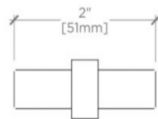

PINNACLE

Pinnacle 2" Pull

PAHW02

SHOWN IN PINNACLE 2" PULL | PAHW02

TECHNICAL DETAILS

Length: 2"
Primary Material: Brass

INSPIRATION

Pinnacle is a simple bar pull with a sophisticated sense of style and refinement. The structured design mixed with bold scale make it very adaptable.

PRODUCT FEATURES

Solid Brass
Machined
Includes fixing screws

PRODUCT (NOTES)

Replacement Screws available

PINNACLE

Pinnacle 2" Pull

PAHW02

MOUNTING HARDWARE INCLUDED		
STYLE #	DESCRIPTION	QTY
998771	Service Parts M4x50 Mild Steel Pozzi/Slot Washer Head Break Off Screw	1

TOP VIEW SCALE: 6"=1'-0"

FRONT VIEW SCALE: 6"=1'-0"

SIDE VIEW SCALE: 6"=1'-0"