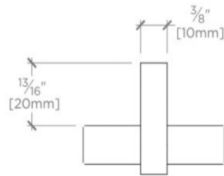

PINNACLE

Pinnacle 2" Pull

PAHW02

SHOWN IN PINNACLE 2" PULL | PAHW02

TECHNICAL DETAILS

Length: 2"
Primary Material: Brass

INSPIRATION

Pinnacle is a simple bar pull with a sophisticated sense of style and refinement. The structured design mixed with bold scale make it very adaptable.

PRODUCT FEATURES

Solid Brass
Machined
Includes fixing screws

PRODUCT (NOTES)

Replacement Screws available

PINNACLE

Pinnacle 2" Pull

PAHW02

MOUNTING HARDWARE INCLUDED		
STYLE #	DESCRIPTION	QTY
998771	Service Parts M4x50 Mild Steel Pozzi/Slot Washer Head Break Off Screw	1

TOP VIEW SCALE: 6"=1'-0"

FRONT VIEW SCALE: 6"=1'-0"

SIDE VIEW SCALE: 6"=1'-0"