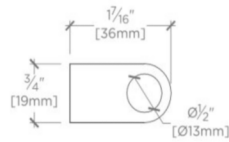

PINNACLE

Pinnacle 2" Pull

PAHW02

SHOWN IN PINNACLE 2" PULL | PAHW02

TECHNICAL DETAILS

Length: 2"
Primary Material: Brass

INSPIRATION

Pinnacle is a simple bar pull with a sophisticated sense of style and refinement. The structured design mixed with bold scale make it very adaptable.

PRODUCT FEATURES

Solid Brass
Machined
Includes fixing screws

PRODUCT (NOTES)

Replacement Screws available

PINNACLE

Pinnacle 2" Pull

PAHW02

MOUNTING HARDWARE INCLUDED		
STYLE #	DESCRIPTION	QTY
998771	Service Parts M4x50 Mild Steel Pozzi/Slot Washer Head Break Off Screw	1

TOP VIEW SCALE: 6"=1'-0"

FRONT VIEW SCALE: 6"=1'-0"

SIDE VIEW SCALE: 6"=1'-0"