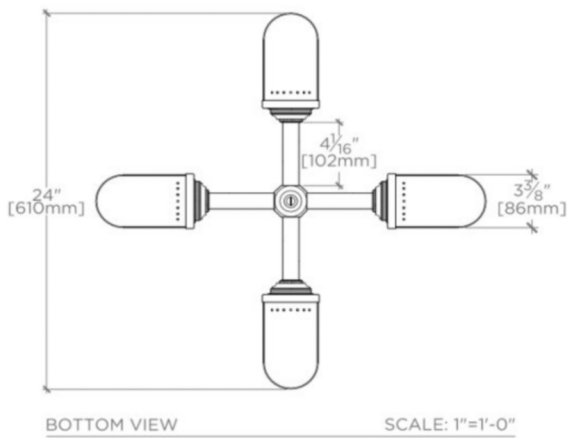

### TECHNICAL DETAILS

Bulb Base Size: E26  
Bulb Type: A19  
Depth / Width: 24"  
Height: 15 7/8"  
Interior / Exterior Application: Interior Only  
Length: 24"  
Number of Bulbs: Four  
Shade Material: Glass or Metal  
Voltage: 120  
Wet / Dry: Damp or Dry

### PRODUCT FEATURES

Solid brass fixture  
Solid brass shades  
Uses (4) 60W Max Type A19, E26 Base Bulbs

## R.W. ATLAS

RWLT08

R.W. Atlas Ceiling Mounted Four Light Pendant with Metal Shades

One 3", 6", 12", and two 18" tubes supplied. Tubes can be assembled or removed for varying lengths