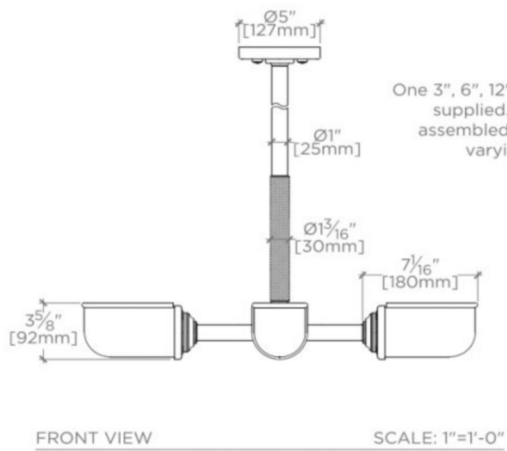

### TECHNICAL DETAILS

Bulb Base Size: E26  
Bulb Type: A19  
Depth / Width: 24"  
Height: 15 7/8"  
Interior / Exterior Application: Interior Only  
Length: 24"  
Number of Bulbs: Four  
Shade Material: Glass or Metal  
Voltage: 120  
Wet / Dry: Damp or Dry

## R.W. ATLAS

RWLT08

R.W. Atlas Ceiling Mounted Four Light Pendant with Metal Shades

One 3", 6", 12", and two 18" tubes supplied. Tubes can be assembled or removed for varying lengths