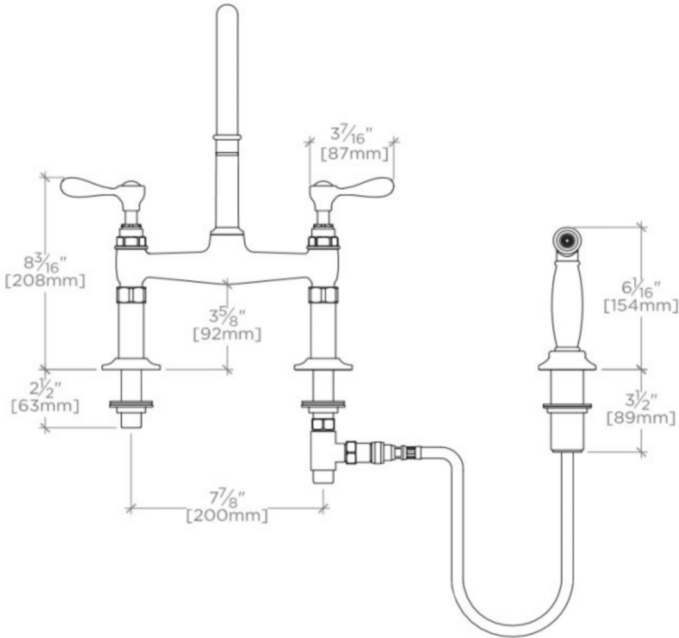

ADA Compliance: Yes
Depth / Width: 11 5/8"
Height: 15 9/16"
Integrated Diverter: Y
Primary Material: Brass
Spout Swivel: Y
Suggested Application: Bar, Kitchen, Laundry

INSPIRATION

Drawing on Edwardian style, Easton is the most extensive Waterworks family; a range of moods and a selection of products from fittings to furniture.

Standard flow rate is 2.2gpm (8.3 L/min) and State of California requires a maximum of 1.8gpm(6.8 L/min). Also

available in other flow options. Contact a sales associate for details.

CERTIFICATIONS

WATERWORKS

EASTON

EAKM42

Easton Vintage Two Hole Bridge Gooseneck Kitchen Faucet, Metal
Lever Handles and Spray

TOP VIEW

SCALE: 1/2"=1'-0"

ISO VIEW

SCALE: 1/2"=1'-0"

FRONT VIEW

SCALE: 1/2"=1'-0"

SIDE VIEW

SCALE: 1/2"=1'-0"