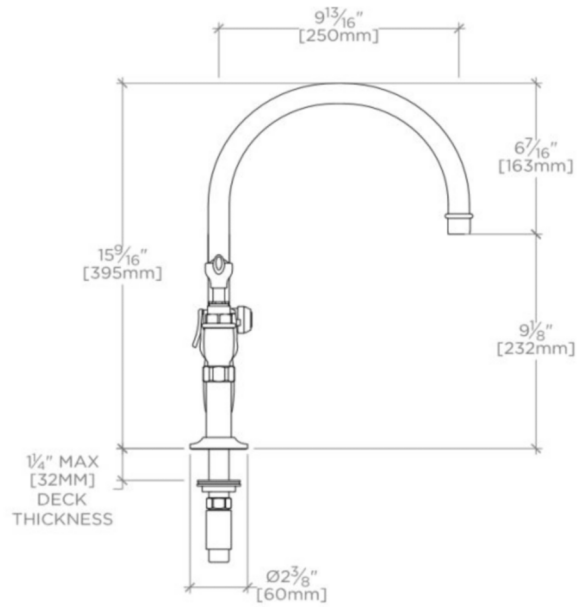

ADA Compliance: Yes
Depth / Width: 11 5/8"
Height: 15 9/16"
Integrated Diverter: Y
Primary Material: Brass
Spout Swivel: Y
Suggested Application: Bar, Kitchen, Laundry

INSPIRATION

Drawing on Edwardian style, Easton is the most extensive Waterworks family; a range of moods and a selection of products from fittings to furniture.

EASTON

EAKM42

Easton Vintage Two Hole Bridge Gooseneck Kitchen Faucet, Metal
Lever Handles and Spray

TOP VIEW

SCALE: 1/2"=1'-0"

ISO VIEW

SCALE: 1/2"=1'-0"

FRONT VIEW

SCALE: 1/2"=1'-0"

SIDE VIEW

SCALE: 1/2"=1'-0"