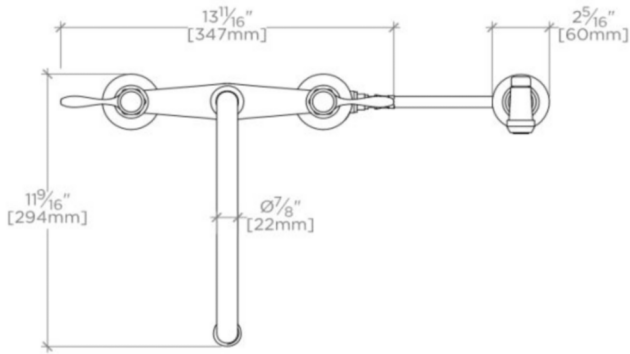

ADA Compliance: Yes
Depth / Width: 11 5/8"
Height: 15 9/16"
Integrated Diverter: Y
Primary Material: Brass
Spout Swivel: Y
Suggested Application: Bar, Kitchen, Laundry

INSPIRATION

Drawing on Edwardian style, Easton is the most extensive Waterworks family; a range of moods and a selection of products from fittings to furniture.

Standard flow rate is 2.2gpm (8.3 L/min) and State of California requires a maximum of 1.8gpm(6.8 L/min). Also

available in other flow options. Contact a sales associate for details.

CERTIFICATIONS

WATERWORKS

EASTON

EAKM42

Easton Vintage Two Hole Bridge Gooseneck Kitchen Faucet, Metal
Lever Handles and Spray

TOP VIEW

SCALE: 1/2"=1'-0"

ISO VIEW

SCALE: 1/2"=1'-0"

FRONT VIEW

SCALE: 1/2"=1'-0"

SIDE VIEW

SCALE: 1/2"=1'-0"