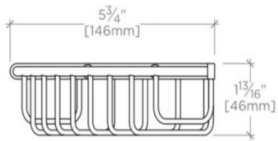

UNIVERSAL

UNBA73

Universal Small Wall Mounted Corner Soap Basket

SHOWN IN UNIVERSAL SMALL WALL MOUNTED CORNER SOAP BASKET | UNBA73

TECHNICAL DETAILS

Escutcheon Primary Material: Brass
Depth / Width: 5 3/4"
Height: 1 13/16"
Installation Type: Wall Mounted
Length: 5 3/4"
Primary Material: Brass
Suggested Application: Bath

PRODUCT FEATURES

Enhance the look and functionality of your shower with a beautifully proportioned Universal wall-mounted soap basket.

Create an elegant ensemble by combining this attractive shower accessory with other complementary bathroom furnishings from the Universal collection.

UNIVERSAL

UNBA73

Universal Small Wall Mounted Corner Soap Basket

TOP VIEW SCALE: 3"=1'-0"

FRONT VIEW SCALE: 3"=1'-0"

SIDE VIEW SCALE: 3"=1'-0"