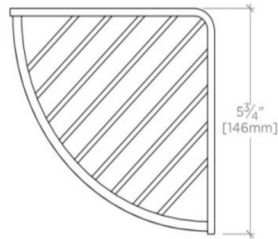

UNIVERSAL

UNBA73

Universal Small Wall Mounted Corner Soap Basket

SHOWN IN UNIVERSAL SMALL WALL MOUNTED CORNER SOAP BASKET | UNBA73

TECHNICAL DETAILS

Escutcheon Primary Material: Brass
Depth / Width: 5 3/4"
Height: 1 13/16"
Installation Type: Wall Mounted
Length: 5 3/4"
Primary Material: Brass
Suggested Application: Bath

PRODUCT FEATURES

Enhance the look and functionality of your shower with a beautifully proportioned Universal wall-mounted soap basket.

Create an elegant ensemble by combining this attractive shower accessory with other complementary bathroom furnishings from the Universal collection.

UNIVERSAL

UNBA73

Universal Small Wall Mounted Corner Soap Basket

TOP VIEW SCALE: 3"=1'-0"

FRONT VIEW SCALE: 3"=1'-0"

SIDE VIEW SCALE: 3"=1'-0"