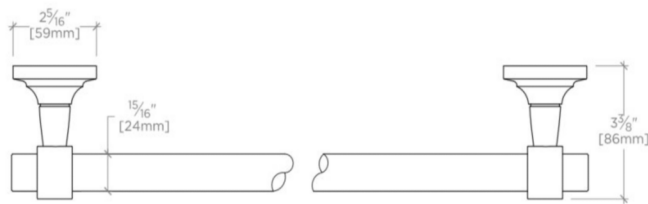

### TECHNICAL DETAILS

Horizontal Rail Material: Crystal  
Installation Type: Wall Mounted  
Length: 24"  
Primary Material: Brass ends with glass bar  
Suggested Application: Bath

### PRODUCT FEATURES

18" or 24"  
Brass End Pieces  
13 lb

## OPTB24

Opus 24" Single Crystal Towel Bar

TOP VIEW

SCALE: 3"=1'-0"

FRONT VIEW

SCALE: 3"=1'-0"

SIDE VIEW SCALE: 3"=1'-0"