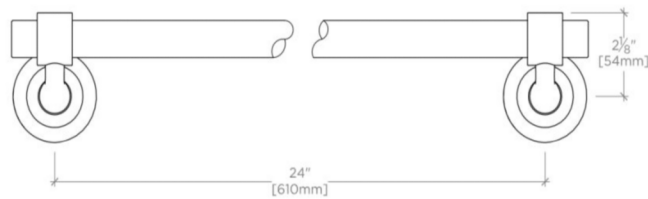

### TECHNICAL DETAILS

Horizontal Rail Material: Crystal  
Installation Type: Wall Mounted  
Length: 24"  
Primary Material: Brass ends with glass bar  
Suggested Application: Bath

### PRODUCT FEATURES

18" or 24"  
Brass End Pieces  
13 lb

## OPTB24

Opus 24" Single Crystal Towel Bar

TOP VIEW

SCALE: 3"=1'-0"

FRONT VIEW

SCALE: 3"=1'-0"

SIDE VIEW SCALE: 3"=1'-0"