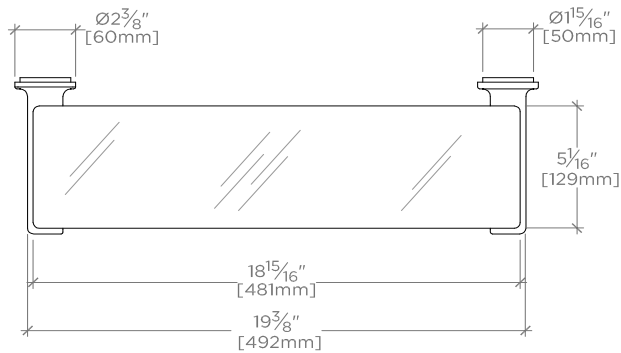

FORMWORK

18" Single Tier Glass Shelf

FMSF18

SHOWN IN NICKEL

TECHNICAL DETAILS

Adjustable Shelves: No
Escutcheon Primary Material: Brass
Primary Material: Brass

INSPIRATION

Sculptural forms that defy the ordinary, unexpected geometry and the transition of planes create a subtle but warm expression.

PRODUCT FEATURES

Forged solid brass brackets with glass shelf
This item is stocked in Chrome, Nickel, and Unlacquered Brass finishes
Easy to install

FORMWORK

FMSF18

18" Single Tier Glass Shelf

TOP VIEW

SCALE: 1/2"=1'-0"

ISO VIEW

SCALE: 1/2"=1'-0"

FRONT VIEW

SCALE: 1/2"=1'-0"

SIDE VIEW

SCALE: 1/2"=1'-0"