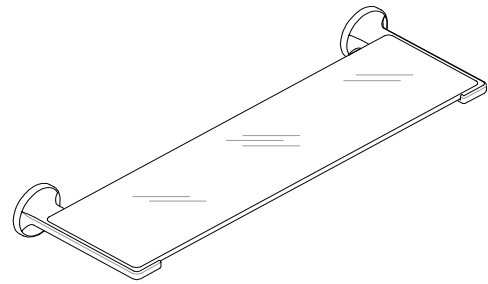

FORMWORK

18" Single Tier Glass Shelf

FMSF18

SHOWN IN NICKEL

TECHNICAL DETAILS

Adjustable Shelves: No
Escutcheon Primary Material: Brass
Primary Material: Brass

INSPIRATION

Sculptural forms that defy the ordinary, unexpected geometry and the transition of planes create a subtle but warm expression.

PRODUCT FEATURES

Forged solid brass brackets with glass shelf
This item is stocked in Chrome, Nickel, and Unlacquered Brass finishes
Easy to install

FORMWORK

FMSF18

18" Single Tier Glass Shelf

TOP VIEW

SCALE: 1/2"=1'-0"

ISO VIEW

SCALE: 1/2"=1'-0"

FRONT VIEW

SCALE: 1/2"=1'-0"

SIDE VIEW

SCALE: 1/2"=1'-0"