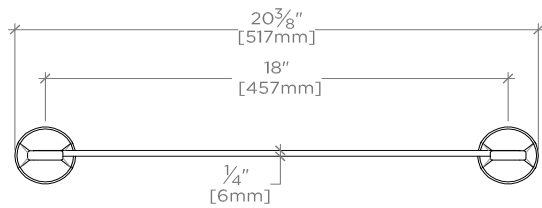

FORMWORK

18" Single Tier Glass Shelf

FMSF18

SHOWN IN NICKEL

TECHNICAL DETAILS

Adjustable Shelves: No
Escutcheon Primary Material: Brass
Primary Material: Brass

INSPIRATION

Sculptural forms that defy the ordinary, unexpected geometry and the transition of planes create a subtle but warm expression.

PRODUCT FEATURES

Forged solid brass brackets with glass shelf
This item is stocked in Chrome, Nickel, and Unlacquered Brass finishes
Easy to install

FORMWORK

FMSF18

18" Single Tier Glass Shelf

TOP VIEW

SCALE: 1/2"=1'-0"

ISO VIEW

SCALE: 1/2"=1'-0"

FRONT VIEW

SCALE: 1/2"=1'-0"

SIDE VIEW

SCALE: 1/2"=1'-0"