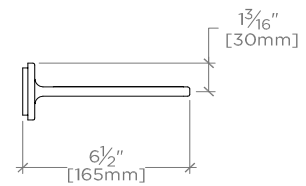

FORMWORK

18" Single Tier Glass Shelf

FMSF18

SHOWN IN NICKEL

TECHNICAL DETAILS

Adjustable Shelves: No
Escutcheon Primary Material: Brass
Primary Material: Brass

INSPIRATION

Sculptural forms that defy the ordinary, unexpected geometry and the transition of planes create a subtle but warm expression.

PRODUCT FEATURES

Forged solid brass brackets with glass shelf
This item is stocked in Chrome, Nickel, and Unlacquered Brass finishes
Easy to install

FORMWORK

FMSF18

18" Single Tier Glass Shelf

TOP VIEW

SCALE: 1/2"=1'-0"

ISO VIEW

SCALE: 1/2"=1'-0"

FRONT VIEW

SCALE: 1/2"=1'-0"

SIDE VIEW

SCALE: 1/2"=1'-0"