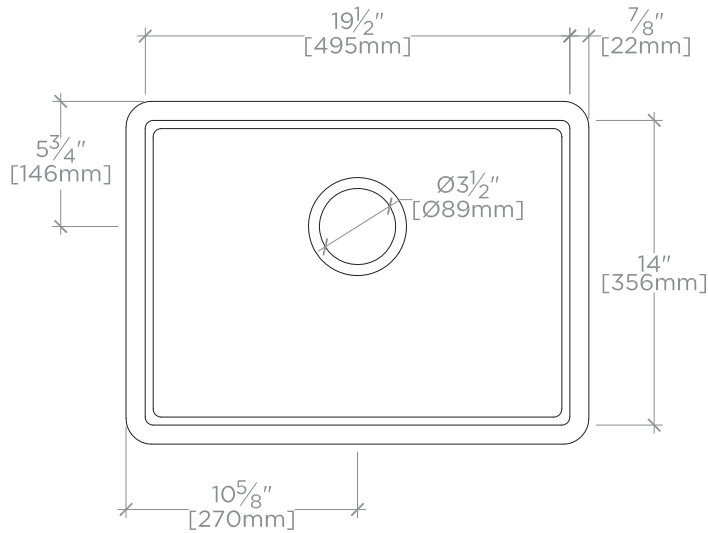

PRODUCT SUPPORT
800.927.2120
WATERWORKS.COM

COMMERCIAL ONLY Kerr 540mm x 400mm x 235mm
Stainless Steel Kitchen Sink with Rear Drain

STYLE No. ZKSK07

BASE STYLE No. KRSK14

All dimensions are based on original specifications and are subject to change and variation. Please consult your Design Associate for current specifications.

TOP VIEW

FRONT VIEW

SIDE VIEW

SPECIFICATIONS:

Primary material: Stainless Steel

NOTES: