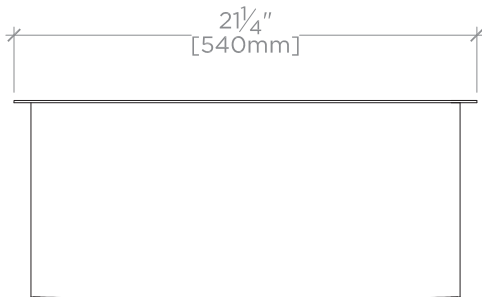

PRODUCT SUPPORT
800.927.2120
WATERWORKS.COM

COMMERCIAL ONLY Kerr 540mm x 400mm x 235mm
Stainless Steel Kitchen Sink with Rear Drain

STYLE No. ZKSK07

BASE STYLE No. KRSK14

All dimensions are based on original specifications and are subject to change and variation. Please consult your Design Associate for current specifications.

TOP VIEW

FRONT VIEW

SIDE VIEW

SPECIFICATIONS:

Primary material: Stainless Steel

NOTES: