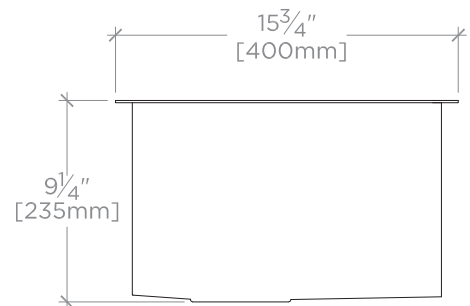

PRODUCT SUPPORT
800.927.2120
WATERWORKS.COM

COMMERCIAL ONLY Kerr 540mm x 400mm x 235mm
Stainless Steel Kitchen Sink with Rear Drain

STYLE No. ZKSK07

BASE STYLE No. KRSK14

All dimensions are based on original specifications and are subject to change and variation. Please consult your Design Associate for current specifications.

TOP VIEW

FRONT VIEW

SIDE VIEW

SPECIFICATIONS:

Primary material: Stainless Steel

NOTES: