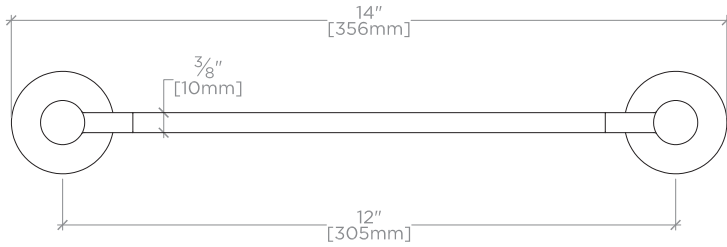

Finot

COMMERCIAL ONLY Finot 12" Towel Bar
STYLE No. ZNTB00

All dimensions are based on original specifications and are subject to change and variation. Please consult your Design Associate for current specifications.

TOP VIEW

FRONT VIEW

SIDE VIEW

SPECIFICATIONS:

Primary Material: Brass

NOTES: