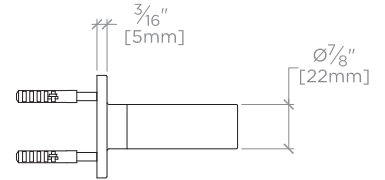

Finot

COMMERCIAL ONLY Finot 12" Towel Bar
STYLE No. ZNTB00

All dimensions are based on original specifications and are subject to change and variation. Please consult your Design Associate for current specifications.

TOP VIEW

FRONT VIEW

SIDE VIEW

SPECIFICATIONS:

Primary Material: Brass

NOTES: