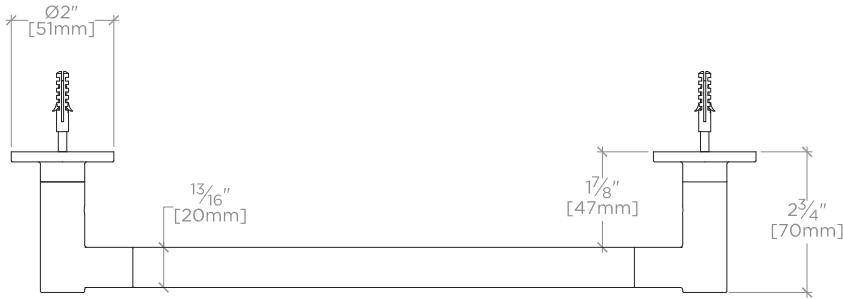

Finot

COMMERCIAL ONLY Finot 12" Towel Bar
STYLE No. ZNTB00

All dimensions are based on original specifications and are subject to change and variation. Please consult your Design Associate for current specifications.

TOP VIEW

FRONT VIEW

SIDE VIEW

SPECIFICATIONS:

Primary Material: Brass

NOTES: