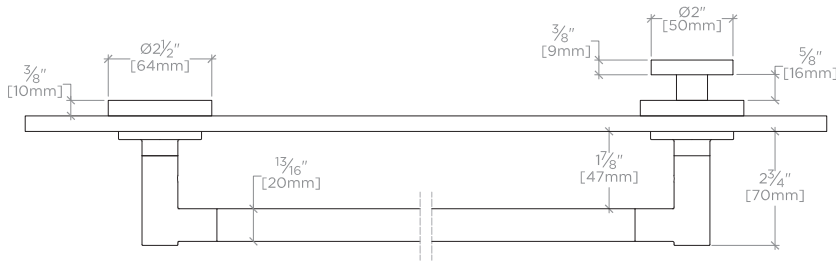

Finot

COMMERCIAL ONLY Finot 24" Single Side
Glass Mounted Towel Bar with Pull Knob

STYLE No. ZNTB01

All dimensions are based on original specifications and are subject to change and variation. Please consult your Design Associate for current specifications.

TOP VIEW

BACK VIEW ON DISC

FRONT VIEW

SIDE VIEW

SPECIFICATIONS:

Primary Material: Brass

NOTES: