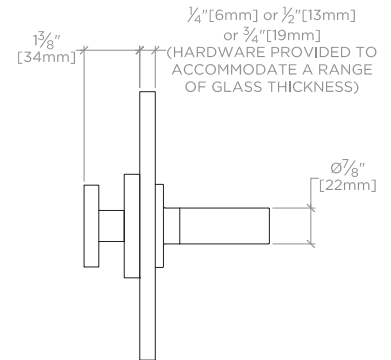

Finot

COMMERCIAL ONLY Finot 24" Single Side
Glass Mounted Towel Bar with Pull Knob

STYLE No. ZNTB01

All dimensions are based on original specifications and are subject to change and variation. Please consult your Design Associate for current specifications.

TOP VIEW

BACK VIEW ON DISC

FRONT VIEW

SIDE VIEW

SPECIFICATIONS:

Primary Material: Brass

NOTES: