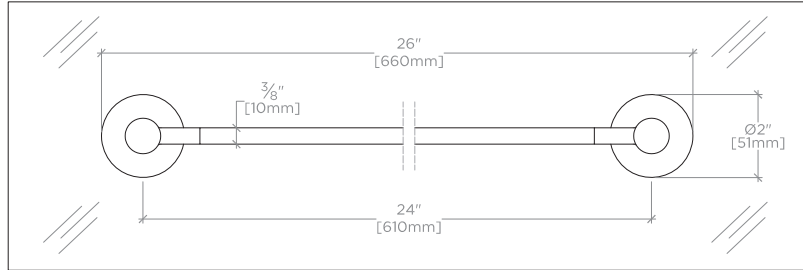

Finot

COMMERCIAL ONLY Finot 24" Single Side
Glass Mounted Towel Bar with Pull Knob

STYLE No. ZNTB01

All dimensions are based on original specifications and are subject to change and variation. Please consult your Design Associate for current specifications.

TOP VIEW

BACK VIEW ON DISC

FRONT VIEW

SIDE VIEW

SPECIFICATIONS:

Primary Material: Brass

NOTES: