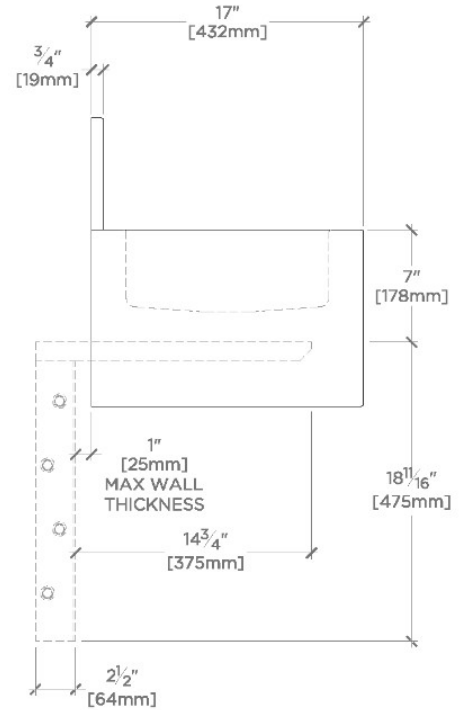

### TECHNICAL DETAILS

SHOWN IN TELLARO RECTANGULAR WALL MOUNTED MARBLE LAVATORY SINK 28" X 17" X 11" WITH 28" X 7" X 3/4" BACKSPLASH | TELV29

## TELV29

Tellaro Rectangular Wall Mounted Marble Lavatory Sink 28" x 17" x 11" with 28" x 7" x 3/4" Backsplash

TOP VIEW

SCALE: 1"=1'-0"

REQUIRED MOUNTING HARDWARE (SOLD SEPARATELY)

STYLE: 100539

DESCRIPTION: UNIVERSAL PAIR (L/R) 17 1/4" STAINLESS STEEL CONCEALED SUPPORT BRACKETS, WALL SUPPORT BRACKETS AND HARDWARE FOR WALL MOUNTED STONE SINK

FRONT VIEW

SCALE: 1"=1'-0"

SIDE VIEW

SCALE: 1"=1'-0"