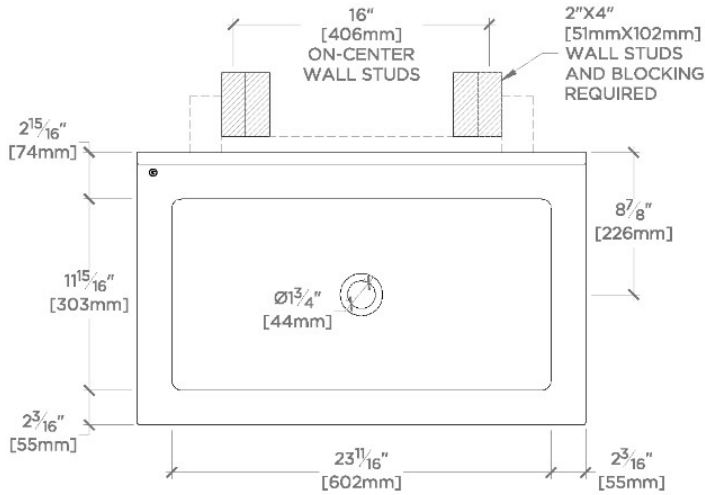

## TELV29

Tellaro Rectangular Wall Mounted Marble Lavatory Sink 28" x 17" x 11" with 28" x 7" x 3/4" Backsplash

TOP VIEW

SCALE: 1"=1'-0"

REQUIRED MOUNTING HARDWARE (SOLD SEPARATELY)

STYLE: 100539

DESCRIPTION: UNIVERSAL PAIR (L/R) 17 1/4" STAINLESS STEEL CONCEALED SUPPORT BRACKETS, WALL SUPPORT BRACKETS AND HARDWARE FOR WALL MOUNTED STONE SINK

FRONT VIEW

SCALE: 1"=1'-0"

SIDE VIEW

SCALE: 1"=1'-0"