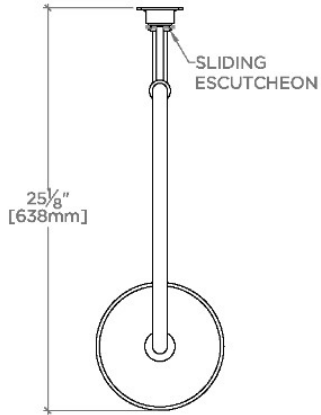

## HENRY CHRONOS

CNS38C

Henry Chronos 8" Rain Showerhead with 20" Wall Mounted Gooseneck Shower Arm

SHOWN IN HENRY CHRONOS 8" RAIN SHOWERHEAD WITH 20" WALL MOUNTED GOOSENECK SHOWER ARM | CNS38C

### TECHNICAL DETAILS

Fittings Hole Diameter: 1 3/8"  
 Flow Restriction Options: 1.5, 1.75, 2.0  
 Inlet Connection Size: 1/2"  
 Inlet Connection Type: Female Straight  
 Pivot: Y  
 Restricted Maximum Flow Rate: 1.75 gpm  
 Water Pressure Maximum: 85.0 psi  
 Water Pressure Minimum: 20.0 psi  
 Water Pressure Recommended: 45.0 psi

### PRODUCT FEATURES

- Made of Brass
- Features a swivel 8" rain showerhead with easy clean rubber nozzles
- Includes a 6" ceiling mounted shower arm
- Stocked in Brass, Chrome and Nickel
- Rain showerhead available in 1.75gpm (6.6L/min) flow rate

## HENRY CHRONOS

CNS38C

Henry Chronos 8" Rain Showerhead with 20" Wall Mounted  
Gooseneck Shower Arm

TOP VIEW SCALE: 1"=1'-0"

FRONT VIEW SCALE: 1"=1'-0"

SIDE VIEW SCALE: 1"=1'-0"