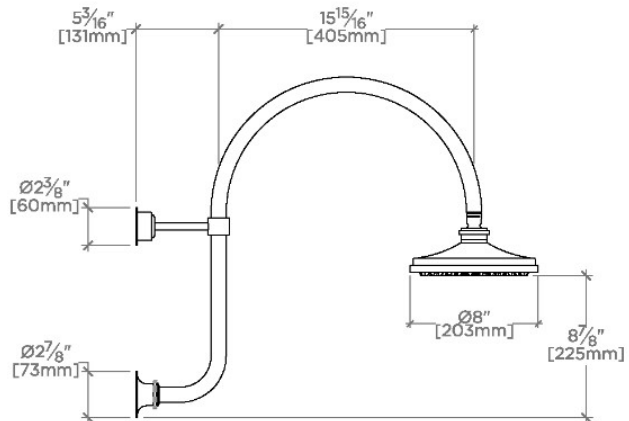

### TECHNICAL DETAILS

Fittings Hole Diameter: 1 3/8"  
 Flow Restriction Options: 1.5, 1.75, 2.0  
 Inlet Connection Size: 1/2"  
 Inlet Connection Type: Female Straight  
 Pivot: Y  
 Restricted Maximum Flow Rate: 1.75 gpm  
 Water Pressure Maximum: 85.0 psi  
 Water Pressure Minimum: 20.0 psi  
 Water Pressure Recommended: 45.0 psi

### PRODUCT FEATURES

- Made of Brass
- Features a swivel 8" rain showerhead with easy clean rubber nozzles
- Includes a 6" ceiling mounted shower arm
- Stocked in Brass, Chrome and Nickel
- Rain showerhead available in 1.75gpm (6.6L/min) flow rate

## HENRY CHRONOS

CNS38C

Henry Chronos 8" Rain Showerhead with 20" Wall Mounted  
Gooseneck Shower Arm

TOP VIEW SCALE: 1"=1'-0"

FRONT VIEW SCALE: 1"=1'-0"

SIDE VIEW SCALE: 1"=1'-0"