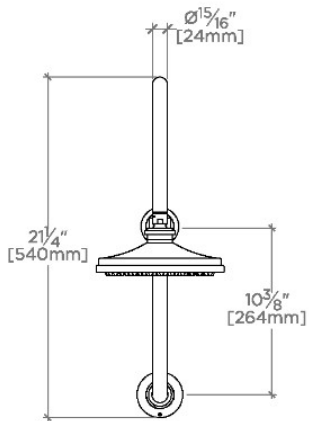

### TECHNICAL DETAILS

Fittings Hole Diameter: 1 3/8"  
 Flow Restriction Options: 1.5, 1.75, 2.0  
 Inlet Connection Size: 1/2"  
 Inlet Connection Type: Female Straight  
 Pivot: Y  
 Restricted Maximum Flow Rate: 1.75 gpm  
 Water Pressure Maximum: 85.0 psi  
 Water Pressure Minimum: 20.0 psi  
 Water Pressure Recommended: 45.0 psi

### PRODUCT FEATURES

- Made of Brass
- Features a swivel 8" rain showerhead with easy clean rubber nozzles
- Includes a 6" ceiling mounted shower arm
- Stocked in Brass, Chrome and Nickel
- Rain showerhead available in 1.75gpm (6.6L/min) flow rate

## HENRY CHRONOS

CNS38C

Henry Chronos 8" Rain Showerhead with 20" Wall Mounted  
Gooseneck Shower Arm

TOP VIEW SCALE: 1"=1'-0"

FRONT VIEW SCALE: 1"=1'-0"

SIDE VIEW SCALE: 1"=1'-0"