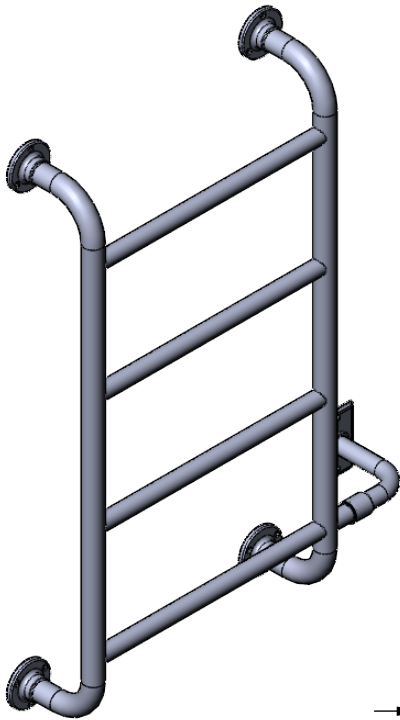

EUC4B-36.0x20.0

Height: 36.0

Width: 20.0

Depth: 5.5

Weight HO: kg

EO: kg

Tube ϕ : 1.25 + 1.0

Pipe Centres: 17.0

Elec. element if specified: 125

Output @ 50°C Δ T Watts: N/A

BTUs: N/A

All dimensions in inches

Manufactured from ISO/CEN CuZn36As (BS CZ126) brass tube

Vogue UK Ltd. reserve the right to alter specifications without prior notice.
ALL MEASUREMENTS ARE NOMINAL DIMENSIONS ONLY, AND ARE NOT BINDING.