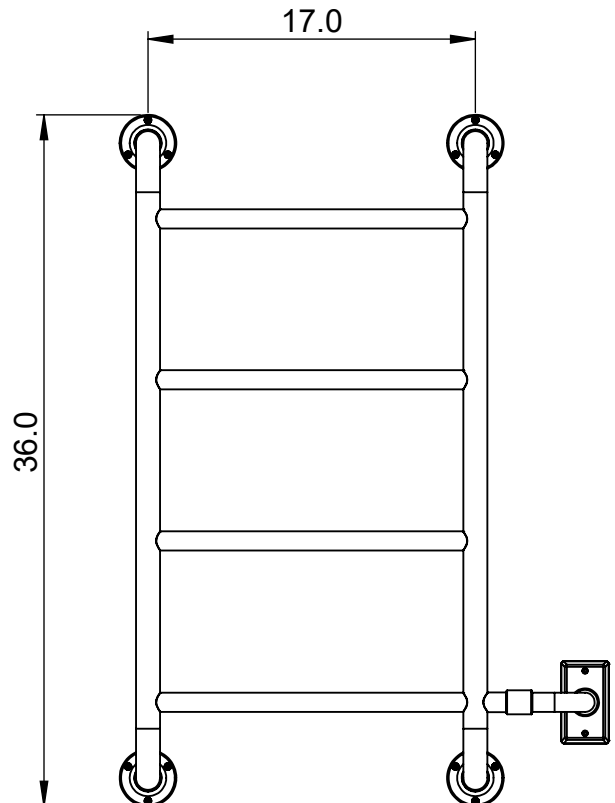

EUC4B-36.0x20.0

Height: 36.0

Width: 20.0

Depth: 5.5

Weight HO: kg

EO: kg

Tube ϕ : 1.25 + 1.0

Pipe Centres: 17.0

Elec. element if specified: 125

Output @ 50°C Δ T Watts: N/A

BTUs: N/A

All dimensions in inches

Manufactured from ISO/CEN CuZn36As (BS CZ126) brass tube

Vogue UK Ltd. reserve the right to alter specifications without prior notice.
ALL MEASUREMENTS ARE NOMINAL DIMENSIONS ONLY, AND ARE NOT BINDING.