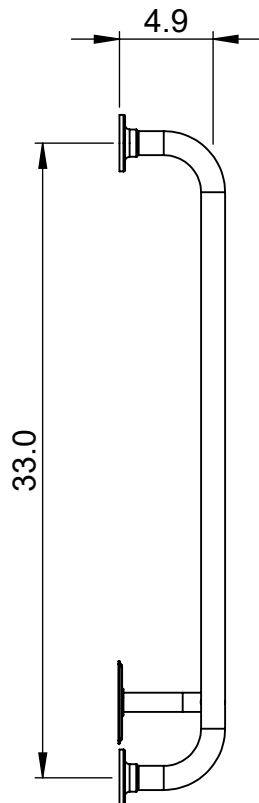

EUC4B-36.0x20.0

Height: 36.0

Width: 20.0

Depth: 5.5

Weight HO: kg

EO: kg

Tube ϕ : 1.25 + 1.0

Pipe Centres: 17.0

Elec. element if specified: 125

Output @ 50°C Δ T Watts: N/A

BTUs: N/A

All dimensions in inches

Manufactured from ISO/CEN CuZn36As (BS CZ126) brass tube

Vogue UK Ltd. reserve the right to alter specifications without prior notice.
ALL MEASUREMENTS ARE NOMINAL DIMENSIONS ONLY, AND ARE NOT BINDING.