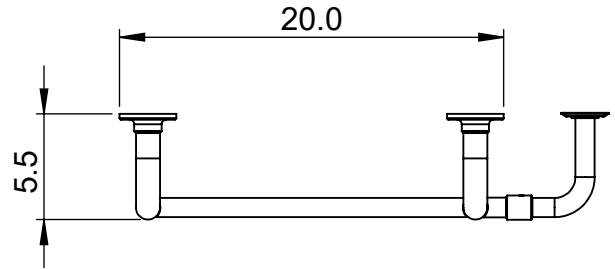

EUC4B-36.0x20.0

Height: 36.0

Width: 20.0

Depth: 5.5

Weight HO: kg

EO: kg

Tube ϕ : 1.25 + 1.0

Pipe Centres: 17.0

Elec. element if specified: 125

Output @ 50°C Δ T Watts: N/A

BTUs: N/A

All dimensions in inches

Manufactured from ISO/CEN CuZn36As (BS CZ126) brass tube

Vogue UK Ltd. reserve the right to alter specifications without prior notice.
ALL MEASUREMENTS ARE NOMINAL DIMENSIONS ONLY, AND ARE NOT BINDING.