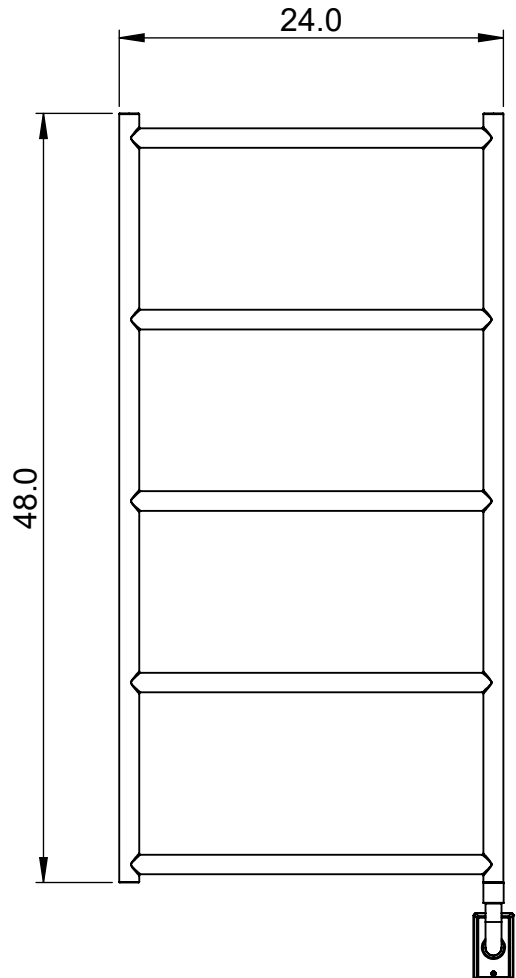

# EUC1C-48.0x24.0

Height: 48.0

Width: 24.0

Depth: 4.0

Weight HO: kg

EO: kg

Tube  $\phi$ : 1.25

Pipe Centres: 22.8

Elec. element if specified: 125

Output @ 50°C  $\Delta$ T Watts: N/A

BTUs: N/A

All dimensions in inches

Manufactured from ISO/CEN CuZn36As (BS CZ126) brass tube

Vogue UK Ltd. reserve the right to alter specifications without prior notice.  
ALL MEASUREMENTS ARE NOMINAL DIMENSIONS ONLY, AND ARE NOT BINDING.