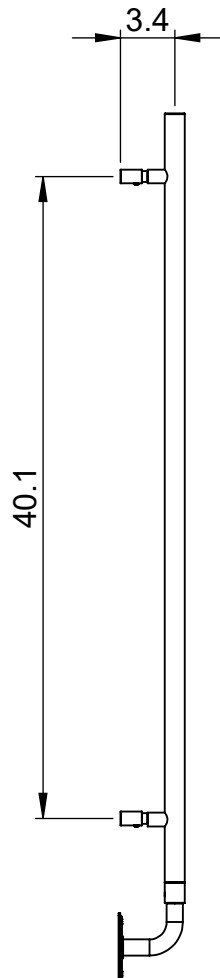

# EUC1C-48.0x24.0

Height: 48.0

Width: 24.0

Depth: 4.0

Weight HO: kg

EO: kg

Tube  $\phi$ : 1.25

Pipe Centres: 22.8

Elec. element if specified: 125

Output @ 50°C  $\Delta$ T Watts: N/A

BTUs: N/A

All dimensions in inches

Manufactured from ISO/CEN CuZn36As (BS CZ126) brass tube

Vogue UK Ltd. reserve the right to alter specifications without prior notice.  
ALL MEASUREMENTS ARE NOMINAL DIMENSIONS ONLY, AND ARE NOT BINDING.