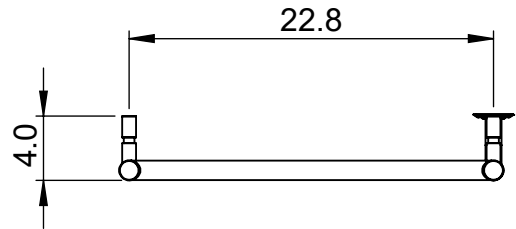

# EUC1C-48.0x24.0

Height: 48.0

Width: 24.0

Depth: 4.0

Weight HO: kg

EO: kg

Tube  $\phi$ : 1.25

Pipe Centres: 22.8

Elec. element if specified: 125

Output @ 50°C  $\Delta$ T Watts: N/A

BTUs: N/A

All dimensions in inches

Manufactured from ISO/CEN CuZn36As (BS CZ126) brass tube

Vogue UK Ltd. reserve the right to alter specifications without prior notice.  
ALL MEASUREMENTS ARE NOMINAL DIMENSIONS ONLY, AND ARE NOT BINDING.