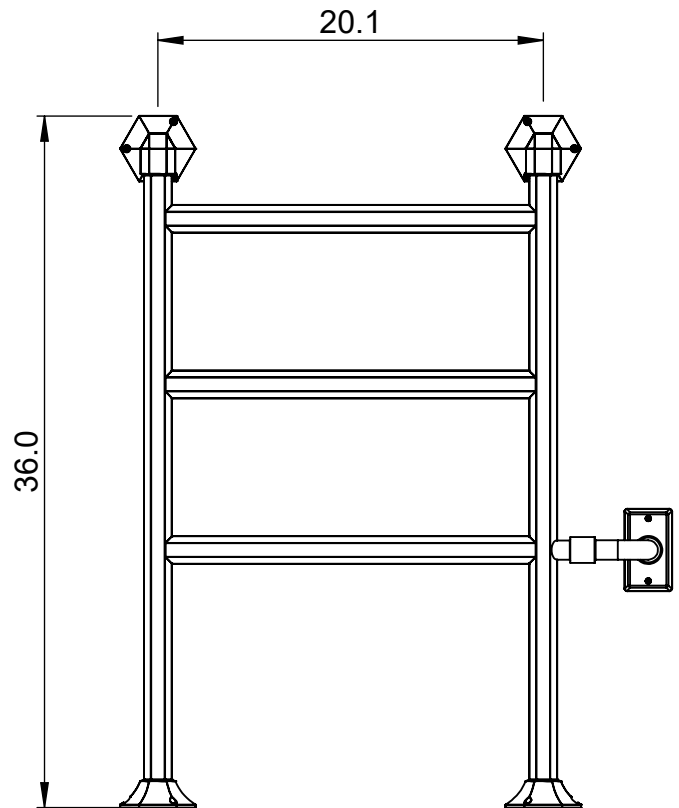

# ENC9A-36.0x24.0

Height: 36.0

Width: 24.0

Depth: 7.0

Weight HO: kg

EO: kg

Tube  $\phi$ : 1.26 Hex

Pipe Centres: 20.1

Elec. element if specified: 100

Output @ 50°C  $\Delta$ T Watts: N/A

BTUs: N/A

All dimensions in inches

Manufactured from ISO/CEN CuZn36As (BS CZ126) brass tube

Vogue UK Ltd. reserve the right to alter specifications without prior notice.  
ALL MEASUREMENTS ARE NOMINAL DIMENSIONS ONLY, AND ARE NOT BINDING.