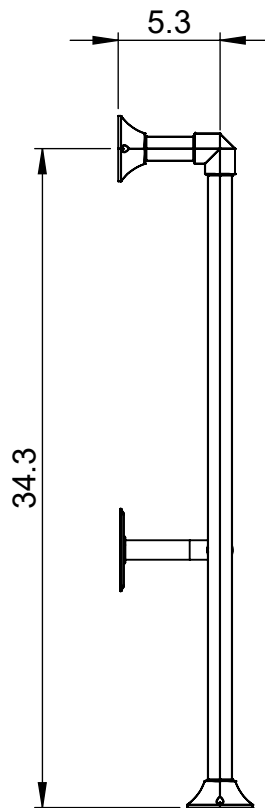

# ENC9A-36.0x24.0

Height: 36.0

Width: 24.0

Depth: 7.0

Weight HO: kg

EO: kg

Tube  $\phi$ : 1.26 Hex

Pipe Centres: 20.1

Elec. element if specified: 100

Output @ 50°C  $\Delta$ T Watts: N/A

BTUs: N/A

All dimensions in inches

Manufactured from ISO/CEN CuZn36As (BS CZ126) brass tube

Vogue UK Ltd. reserve the right to alter specifications without prior notice.  
ALL MEASUREMENTS ARE NOMINAL DIMENSIONS ONLY, AND ARE NOT BINDING.