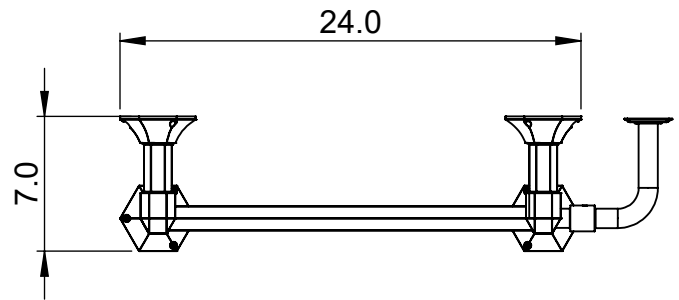

# ENC9A-36.0x24.0

Height: 36.0

Width: 24.0

Depth: 7.0

Weight HO: kg

EO: kg

Tube  $\phi$ : 1.26 Hex

Pipe Centres: 20.1

Elec. element if specified: 100

Output @ 50°C  $\Delta$ T Watts: N/A

BTUs: N/A

All dimensions in inches

Manufactured from ISO/CEN CuZn36As (BS CZ126) brass tube

Vogue UK Ltd. reserve the right to alter specifications without prior notice.  
ALL MEASUREMENTS ARE NOMINAL DIMENSIONS ONLY, AND ARE NOT BINDING.