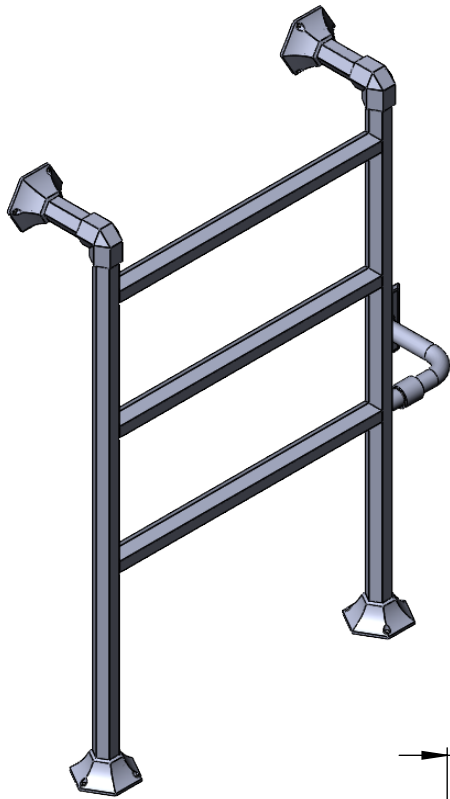

# ENC9A-36.0x24.0

Height: 36.0

Width: 24.0

Depth: 7.0

Weight HO: kg

EO: kg

Tube  $\phi$ : 1.26 Hex

Pipe Centres: 20.1

Elec. element if specified: 100

Output @ 50°C  $\Delta$ T Watts: N/A

BTUs: N/A

All dimensions in inches

Manufactured from ISO/CEN CuZn36As (BS CZ126) brass tube

Vogue UK Ltd. reserve the right to alter specifications without prior notice.  
ALL MEASUREMENTS ARE NOMINAL DIMENSIONS ONLY, AND ARE NOT BINDING.