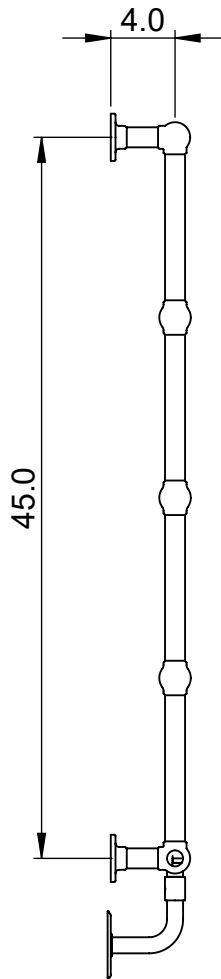

EN2-(LG010)

48.0x24.0

Height: 48.0
Width: 24.0
Depth: 5.0
Weight HO: kg
EO: kg

Tube ϕ : 1.25
Pipe Centres: 21.0
Elec. element if specified: 125
Output @ 50°C Δ T Watts: N/A
BTUs: N/A

All dimensions in inches

Manufactured from Mild Steel

Vogue UK Ltd. reserve the right to alter specifications without prior notice.
ALL MEASUREMENTS ARE NOMINAL DIMENSIONS ONLY, AND ARE NOT BINDING.

SCALE 1:12

175 Memorial Drive Unit C
Shrewsbury MA 01545 USA
Tel: 508 887 8771 Fax: 508 887 8774
e-mail: info@vougeuk.com ww.vougeuk.com