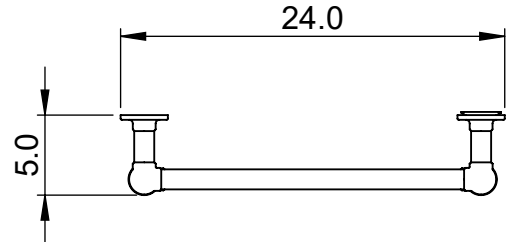

EN2-(LG010)

48.0x24.0

Height: 48.0
Width: 24.0
Depth: 5.0
Weight HO: kg
EO: kg

Tube ϕ : 1.25
Pipe Centres: 21.0
Elec. element if specified: 125
Output @ 50°C Δ T Watts: N/A
BTUs: N/A

All dimensions in inches

Manufactured from Mild Steel

Vogue UK Ltd. reserve the right to alter specifications without prior notice.
ALL MEASUREMENTS ARE NOMINAL DIMENSIONS ONLY, AND ARE NOT BINDING.

SCALE 1:12

175 Memorial Drive Unit C
Shrewsbury MA 01545 USA
Tel: 508 887 8771 Fax: 508 887 8774
e-mail: info@vougeuk.com ww.vougeuk.com