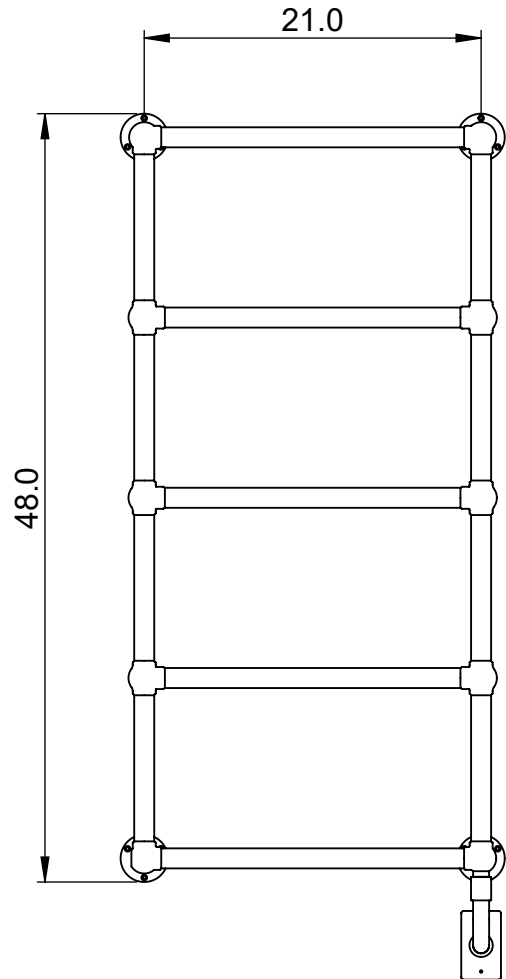

EN2-(LG010)

48.0x24.0

Height: 48.0
Width: 24.0
Depth: 5.0
Weight HO: kg
EO: kg

Tube ϕ : 1.25
Pipe Centres: 21.0
Elec. element if specified: 125
Output @ 50°C Δ T Watts: N/A
BTUs: N/A

All dimensions in inches

Manufactured from Mild Steel

Vogue UK Ltd. reserve the right to alter specifications without prior notice.
ALL MEASUREMENTS ARE NOMINAL DIMENSIONS ONLY, AND ARE NOT BINDING.

SCALE 1:12

175 Memorial Drive Unit C
Shrewsbury MA 01545 USA
Tel: 508 887 8771 Fax: 508 887 8774
e-mail: info@vougeuk.com ww.vougeuk.com