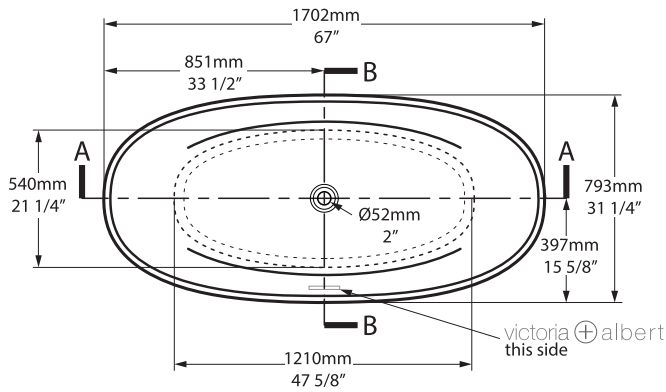

Terrassa

TER-N-xx-OF / TER-N-xx-NO

victoria albert®

volcanic limestone baths

Top view