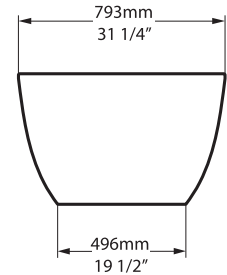

Terrassa

TER-N-xx-OF / TER-N-xx-NO

victoria albert®

volcanic limestone baths

Top view

Front view

Side view

Section BB Shown with K40 waste kit

Section AA

Section BB Shown with K51 waste kit

*All measurements subject to +/-5% tolerance

l = 1702mm / 67"
w = 793mm / 31 1/4"
h = 528mm / 20 3/4"

.dwg | .dxf | .skp www.vandabaths.com

VA/1181/06/Jan19