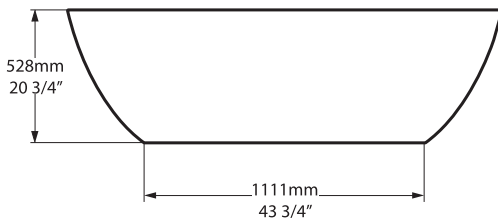

Terrassa

TER-N-xx-OF / TER-N-xx-NO

victoria albert®

volcanic limestone baths

Top view

Front view

Side view

Section BB Shown with K40 waste kit

Section AA

Section BB Shown with K51 waste kit

*All measurements subject to +/-5% tolerance

l = 1702mm / 67"
w = 793mm / 31 1/4"
h = 528mm / 20 3/4"

.dwg | .dxf | .skp www.vandabaths.com

VA/1181/06/Jan19