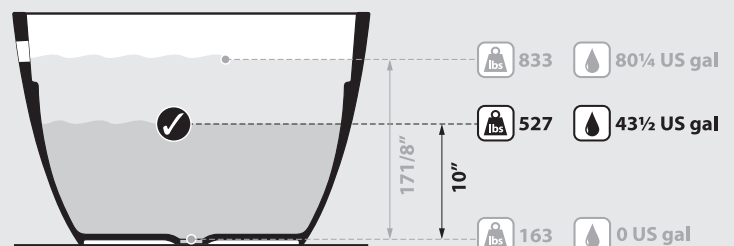

*All measurements subject to +/-5% tolerance

l = 1702mm / 67"
w = 793mm / 31 1/4"
h = 528mm / 20 3/4"