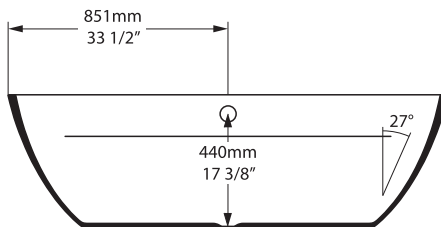

Section BB Shown with K40 waste kit

Section AA