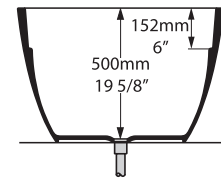

Section BB Shown with K40 waste kit