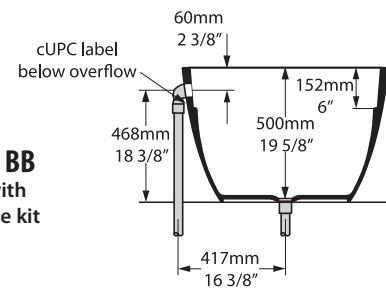

Section BB Shown with K51 waste kit