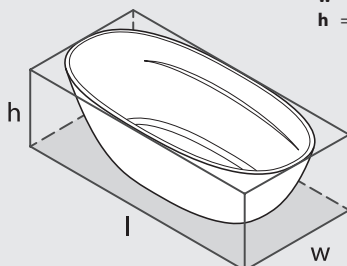

*All measurements subject to +/-5% tolerance

l = 1702mm / 67"
w = 793mm / 31 1/4"
h = 528mm / 20 3/4"