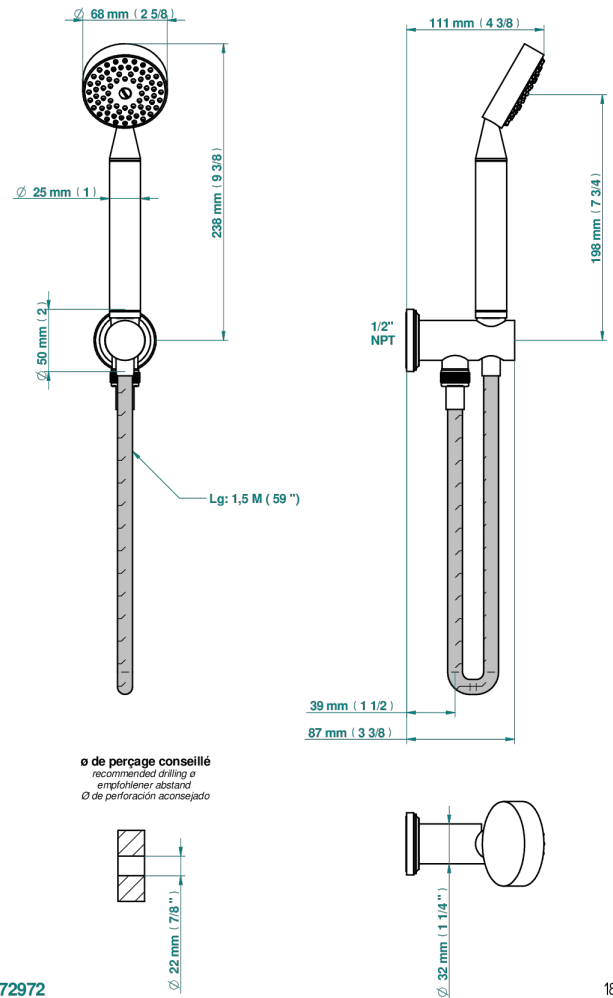

# CORVAIR WITH LEVER HANDLES

U8E-54/US

Wall mounted handshower with integrated fixed hook

72972

18/02/2020

## CHARACTERISTIC

- Corvoir with lever handles
- Wall mounted handshower with integrated fixed hook

Umber PVD - H66