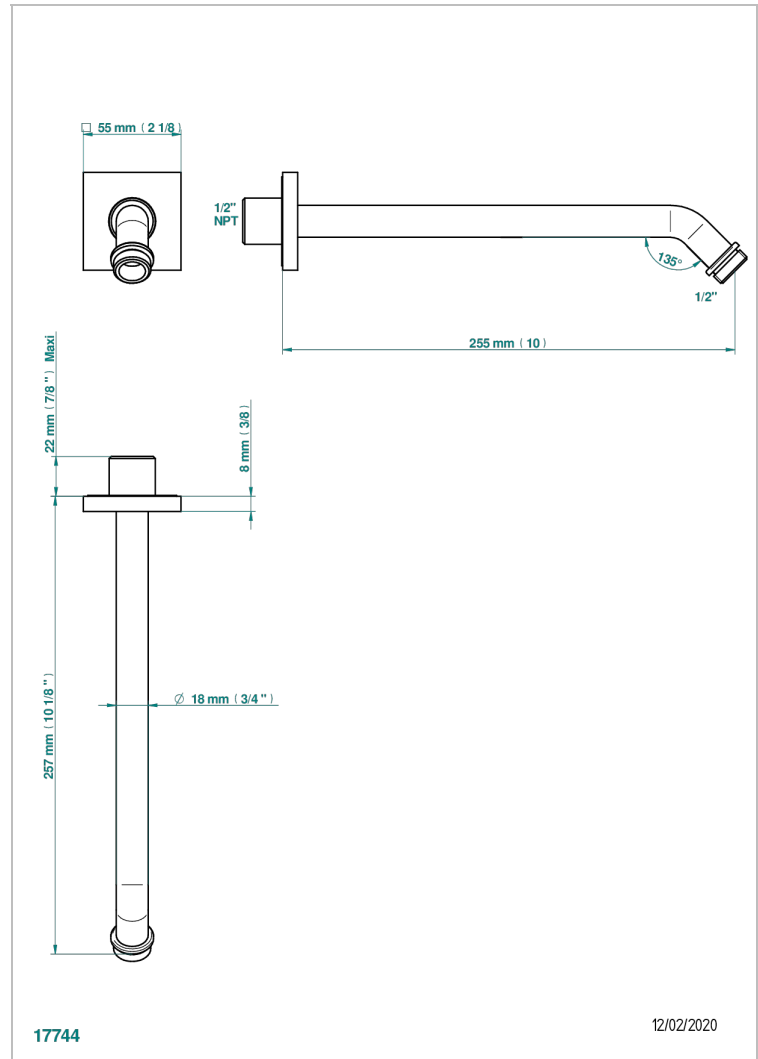

# ICON-X CARBON GOLD

U7S-84/US

Horizontal shower arm, 45°, lg: 10"

THG  
PARIS

## CHARACTERISTIC

- Icon-x carbon gold
- Horizontal shower arm, 45°, lg: 10"