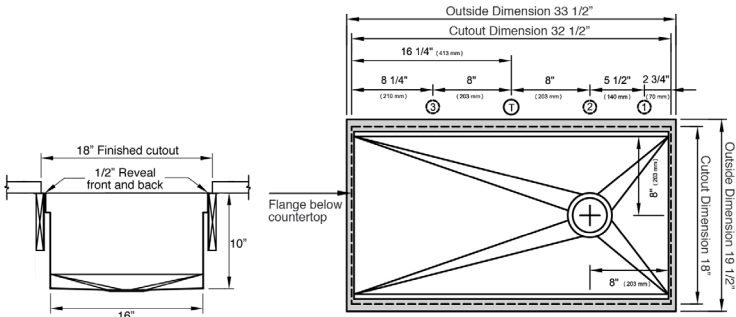

Ideal WashStation™ 3S

Specifications

Single bowl
Users: 1
Wash Tools included: Three (6 pcs)
Galley Tap recommended: One
Outside dimensions: 33 1/2" x 19 1/2" x 10 5/16"
Counter top cutout: 32 1/2" x 18"
Basin area: 32" x 16"
Minimum cabinet size: 36" or 90cm

Wash Tools included

- (1) Upper Tier Drying Rack 12 1/4" x 18"
- (1) Lower Tier Mini Drying Rack 6" x 17"
- (1) Lower Tier Utensil Caddy 6" x 17"

Basin construction

16GA 316L stainless steel indoor/outdoor
Angel finish
Two tier design
Star™ groove pattern
Reversible side drain
Elevated drain cover included
Limited Lifetime Warranty
Made in the USA
ASME A112.19.3/CSA B45.4 certified

Suggested maximum inside corner radius of counter top cutout 3/8"
Center Tap hole diameters 2" behind cutout
1. Galley Tap 1 3/8" min hole diameter (1 1/2" min hole diameter for fast water jet cut)
2. Galley Deck Switch 1 3/8" min hole diameter or Galley Automatic Strainer Basket knob 1" min and 1 3/8" max hole diameter
3. Galley Hot and Cold Water Dispenser 1 3/8" min hole diameter (1 1/2" min hole diameter for fast water jet cut) or Galley Soap Dispenser 1" min to 1 3/8" max hole diameter
*Galley Hot and Cold Water dispenser requires a minimum 8" clearance to center if installed to the right of the Galley Tap

Upper Deck™ (Optional)

Upper Deck set **UD 3 2P GT/BA/WH/GR** Graphite, Bamboo, White or Gray Resin

Recommended Workstation Accessories

Bottom Grate set **BG 3 S 1 SS** Stainless Steel

Upper Deck sections Graphite, Bamboo, White or Gray Resin