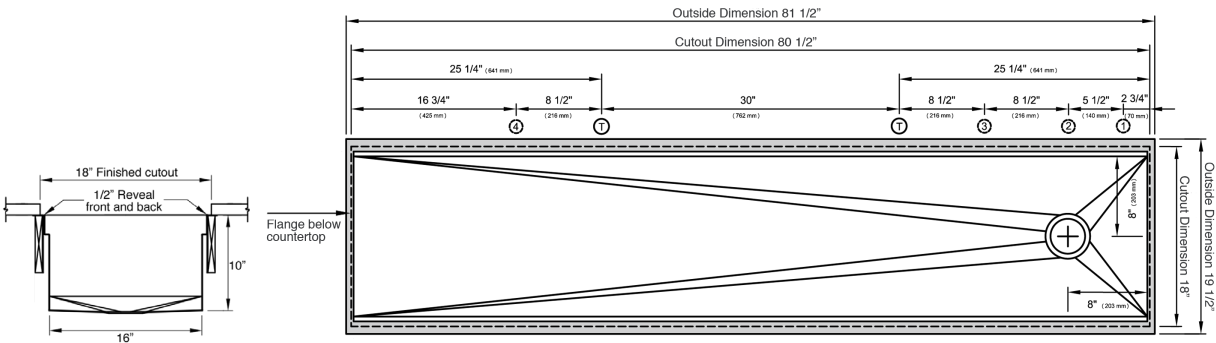

Exclusive Gray Resin

Specifications

- Single bowl
- Users: 1-3
- Culinary Tools included: Nine (11 pcs)
- Galley Taps recommended: Two
- Outside dimensions: 81 1/2" x 19 1/2" x 10 5/16"
- Counter top cutout: 80 1/2" x 18"
- Basin area: 80" x 16"
- Minimum cabinet size: 84" or 210cm

Culinary Tools included

- (3) Dual Tier Cutting Boards 17" x 18"
- (2) Dual Tier Drying Racks 17" x 18"
- (2) 11" Colanders
- (2) 11" Mixing Bowls with lids
- (2) Dual Tier Platforms for Colanders, Mixing Bowls 17" x 18"

- Suggested maximum inside corner radius of counter top cutout 3/8"
- Center Tap hole diameters 2" behind cutout
- T. Galley Tap 1 3/8" min hole diameter (1 1/2" min hole diameter for fast water jet cut)
- Galley Deck Switch 1 3/8" min hole diameter or Galley Automatic Strainer Basket knob 1" min and 1 3/8" max hole diameter
 - Galley Hot and Cold Water Dispenser* 1 3/8" min hole diameter (1 1/2" min hole diameter for fast water jet cut) or Galley Soap Dispenser 1" min to 1 3/8" max hole diameter
 - Galley Soap Dispenser
 - Galley Soap Dispenser
- *Galley Hot and Cold Water dispenser requires a minimum 8" clearance to center if installed to the right of the Galley Tap