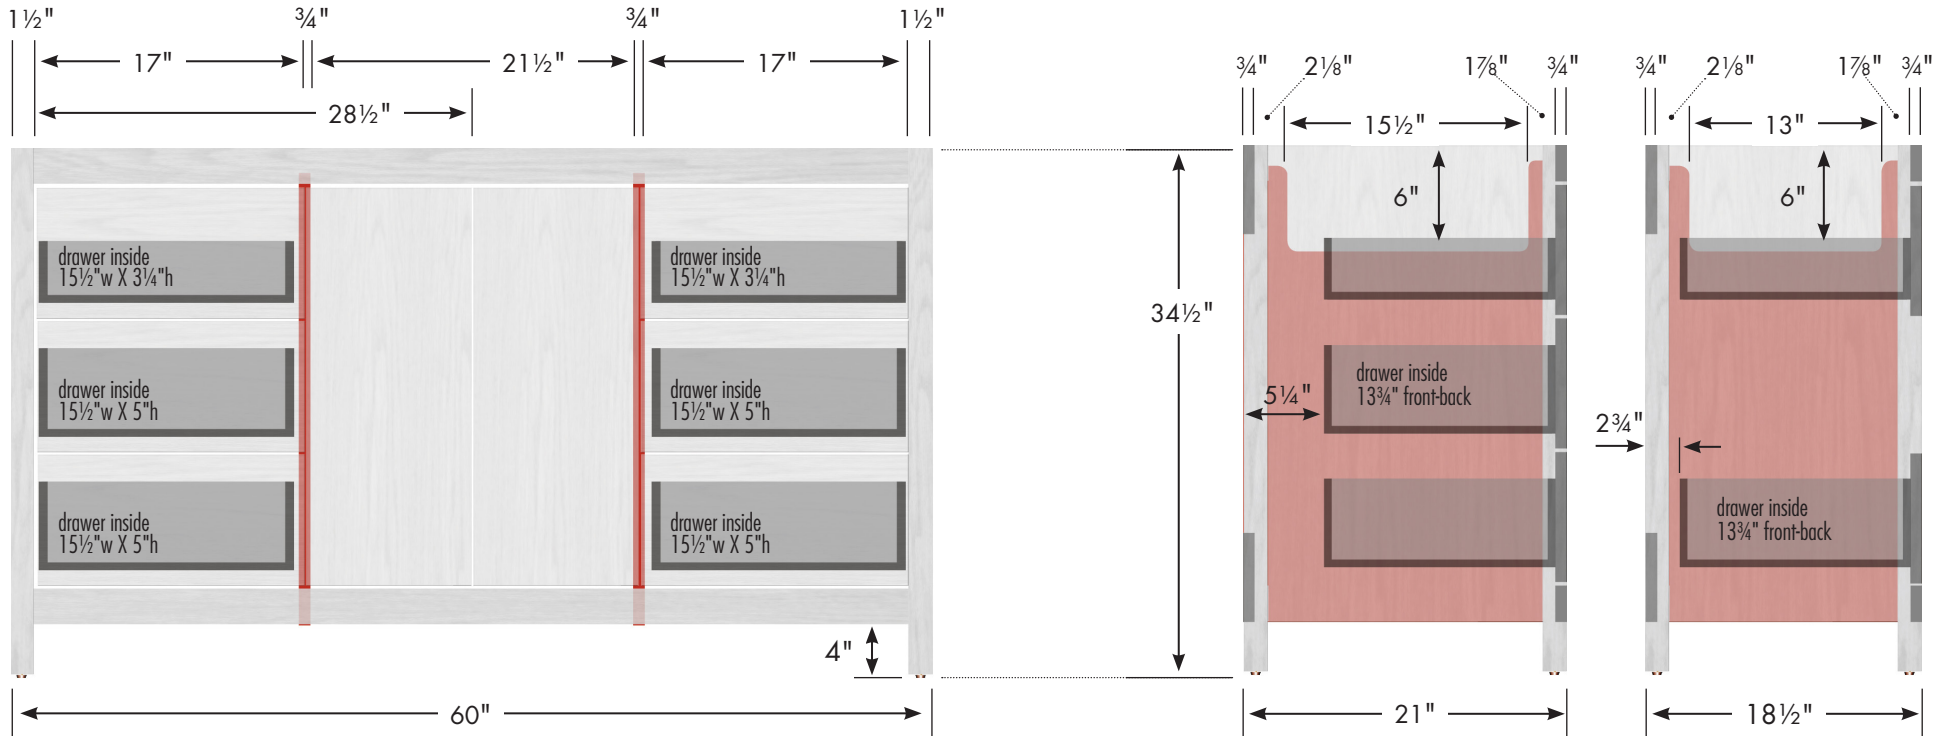

STRASSER

Specifications:

Alki View Vanity
60"w, 34½"h, center basin

Adjustable/removable shelf under basin behind doors

internal dividers

Vanity back clear openings for plumbing
(may need to cut adjustable shelf)

60" Alki View Vanity
Center Basin
60" wide
34½" tall
21" or 18½" front-to-back

4