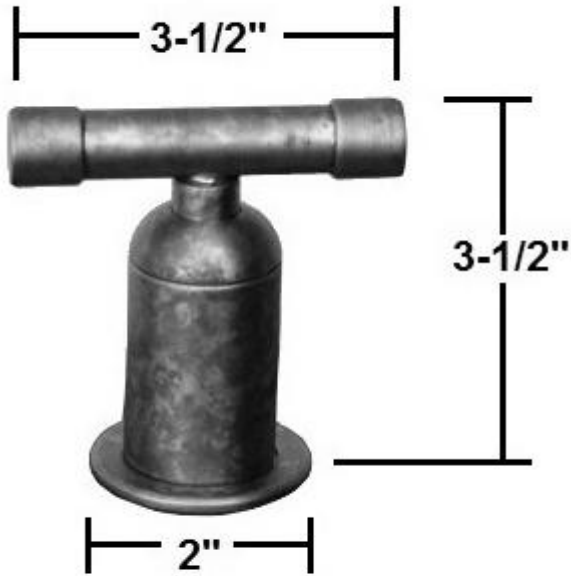

PRODUCT SPECIFICATIONS

Wherever Wall Mount 1/2" In-Line Shutoff
WE-WM-1/2VC

Jan 2014

- ADA Compliant
- Offset and Cross handles available
- Custom finishes available

Connection	1/2" NPT
Valve	1/2" Ceramic
GPM	5-7