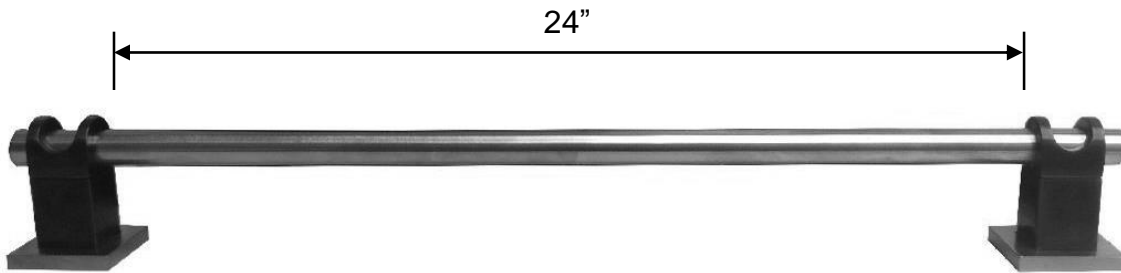

PRODUCT SPECIFICATIONS

May 2015

Strap Towel Bar
ST-ACC-TB(XX)

- Overall length is 3-1/4" longer than towel bar description
- Mounting hardware included
- Custom finishes available
