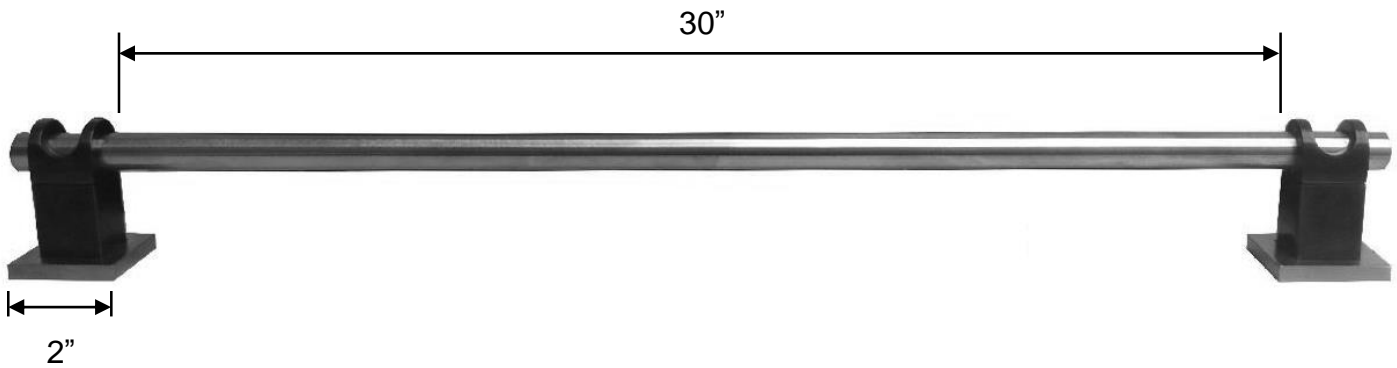

PRODUCT SPECIFICATIONS

May 2015

Strap Towel Bar
ST-ACC-TB(XX)

- Overall length is 3-1/4" longer than towel bar description
- Mounting hardware included
- Custom finishes available
