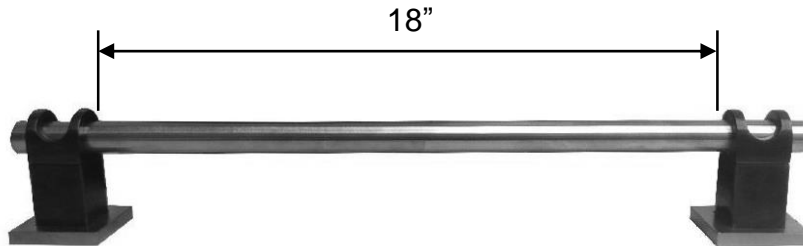

PRODUCT SPECIFICATIONS

May 2015

Strap Towel Bar
ST-ACC-TB(XX)

- Overall length is 3-1/4" longer than towel bar description
- Mounting hardware included
- Custom finishes available
