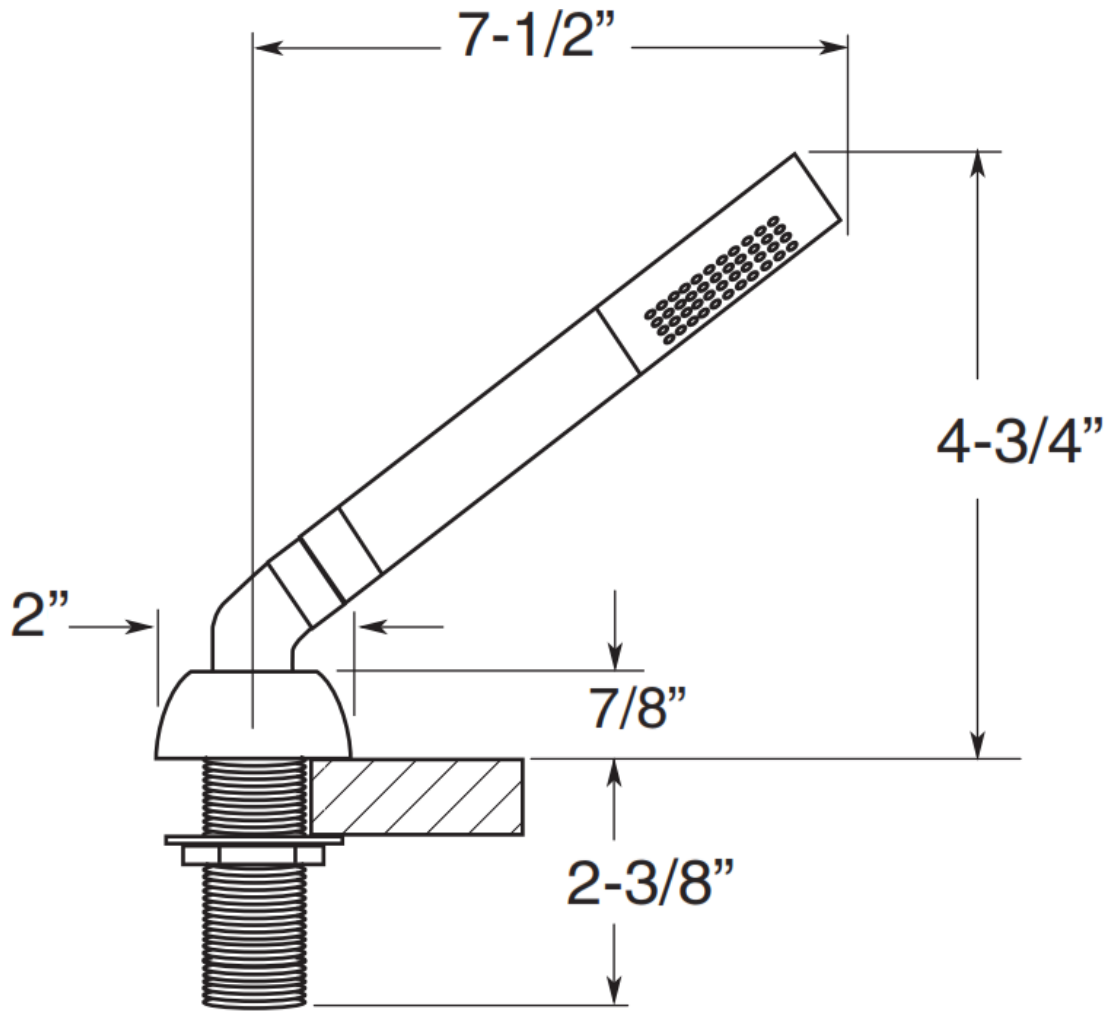

PRODUCT SPECIFICATIONS

Handshower Kit
ST-10-361

Dec 2016

- Includes 60" hose
- Custom finishes available

Connection	1/2"
GPM	2.0