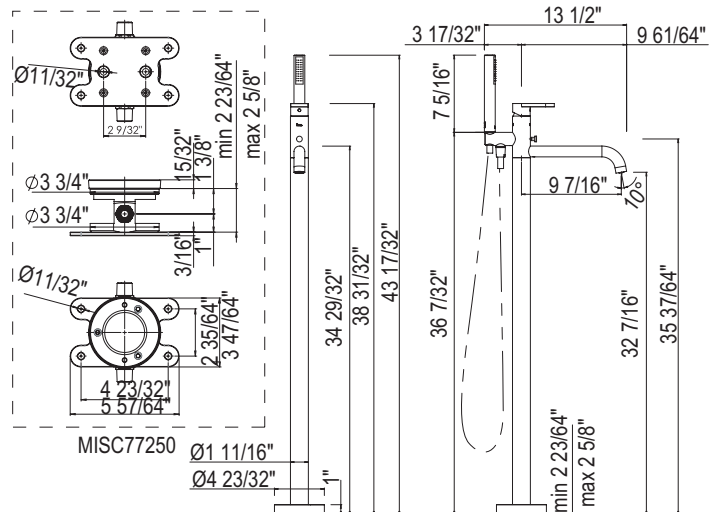

MISCELO™ 1 - HOLE FLOOR MOUNT TUB FILLER

MI05F1BL (Metal Lever with Bianco accent)

MI05F1GQ (Metal Lever with Greystone Quarry accent)

MI05F1NR (Metal Lever with Nero accent)

MI05F1SD (Metal Lever with Sedona accent)

MI05F1WB (Metal Lever with Whitewash Barnwood accent)

FEATURES

- Exposed mixer
- Floor mounted single column
- Top mounted metal lever handle
- Diverter to hand shower
- Ceramic disc cartridge
- Single-function hand shower with easy clean face
- Solid brass construction
- 15 metal finish and accent finish combinations
- Rough valve sold separately
  - Order MISC77250 floor tub filler rough valve in floor measurements- 1/2" NPT connections
- Min 2 23/64" max 2 5/8"
- 5.6 GPM at 60 PSI
- 1.75 GPM for handshower
- Spout to floor height: 32 7/16"
- Center to center reach: 9 7/16"
- Back of hand shower to end of spout: 13 1/2"
- Overall height: 38 1/32"
- Top of hand shower with holder: 43 17/32"
- Remote thermostatic valve may be needed. Check local code requirements.

COLORS/FINISHES

1. Metal finish options:
2. Polished Chrome
   - Satin Nickel
   - Matte Black*

Accent finish options:

- Bianco
- Greystone Quarry
- Nero
- Sedona
- Whitewash Barnwood

WARRANTY

- Limited Lifetime
- (*) 5-Year Limited Warranty