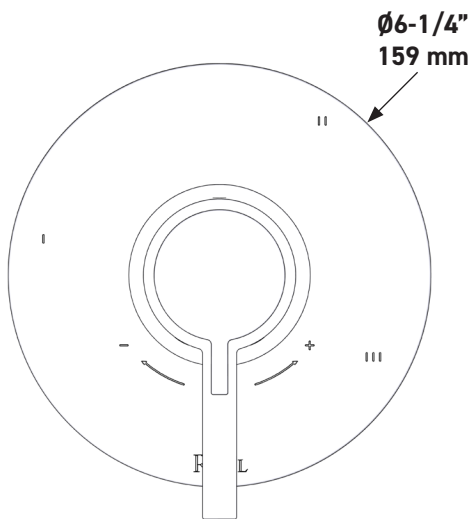

SPECIFICATIONS

DESCRIPTION

- Combines both thermostatic and pressure balance technologies
- "Set it and forget it" temperature control
- Temperature and volume control with diverter
- 3 dedicated functions (CEC Compliant)
- Rough-in valve sold separately:
 - Order R45 therm & pressure balance rough-in valve
 - 3/4" R45 extension kit available, order EXT45KIT34
 - 1-1/4" R45 extension kit available, order EXT45KIT114

CARTRIDGE

- 0-945 (Included)

STANDARDS

- ASME A112.18.1

WARRANTY

- Most products or parts carry "Limited Warranties" against manufacturing defects. For US customers please visit houseofrohl.com/support and for Canadian customers please visit houseofrohl.ca/support for complete product and finish warranty.

Lombardia® 1/2" Therm & Pressure Balance Trim with 3 Functions (No Share)

CORE MODEL: TLB47W1

For warranty or additional information, contact:

US Customers

U.S.A.
houseofrohl.com/support
 1-800-777-9762

QUEBEC / MARITIMES / WESTERN CANADA
 QUÉBEC / MARITIMES / OUEST CANADIEN
 QUEBEC / MARITIMOS / CANADA OCCIDENTAL
houseofrohl.ca/support
 1-866-473-8442