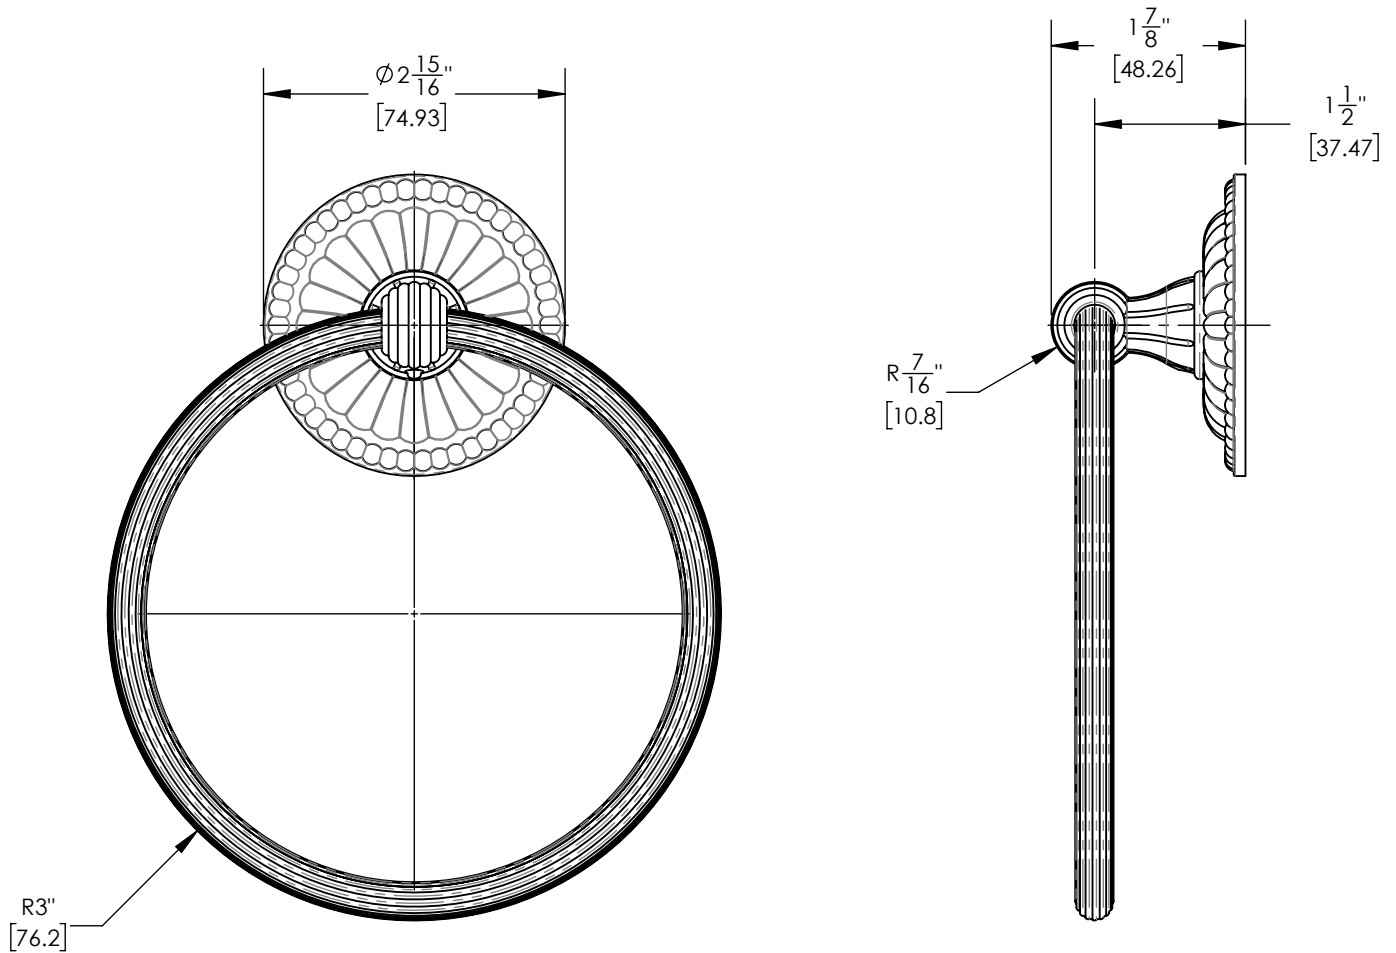

KPG40

■ **PRODUCT FEATURES**

- Style: Baroque
- Collection: Georgian & Barcelona

■ **TECHNICAL DETAILS**

ADA Compliance: No
 Installation Type: Wall Mounted
 Primary Material: Brass

■ **PRODUCT DIMENSIONS**