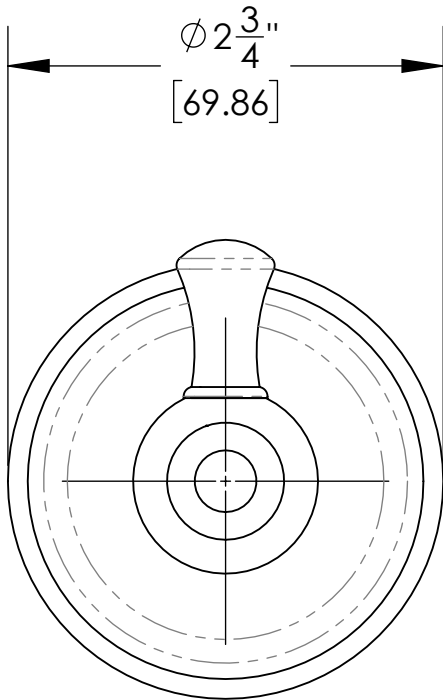

KGB10

■ **PRODUCT FEATURES**

- Style: Traditional
- Collection: 3Ring
- 
- 
- 

■ **TECHNICAL DETAILS**

ADA Compliance: No  
 Installation Type: Wall Mounted  
 Primary Material: Brass

■ **PRODUCT DIMENSIONS**