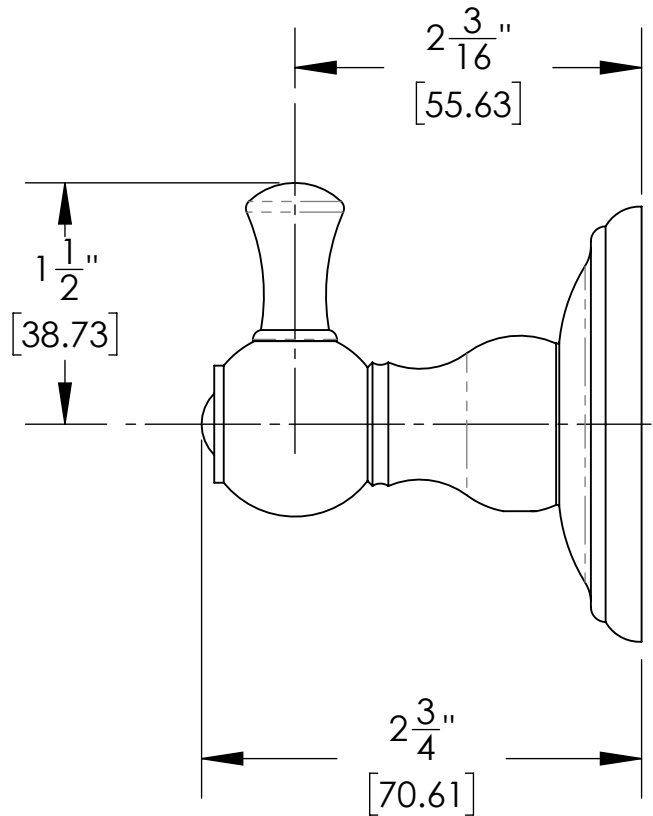

KGB10

■ **PRODUCT FEATURES**

- Style: Traditional
- Collection: 3Ring
- 
- 
- 

■ **TECHNICAL DETAILS**

ADA Compliance: No  
 Installation Type: Wall Mounted  
 Primary Material: Brass

■ **PRODUCT DIMENSIONS**