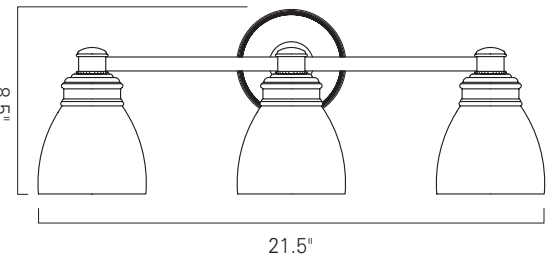

# Norwell Lighting

Product Name **Spencer**  
 Model Number **8791, 8792, 8793**  
 Project Name \_\_\_\_\_  
 Fixture Type \_\_\_\_\_ Quantity \_\_\_\_\_

Spencer - 8791  
Chrome (CH)

Spencer - 8792  
Brushed Nickel (BN)

Spencer - 8793 Chrome (CH)

INC

Product Name / Model / Dimensions				Finish Options	Glass	Lamping Options
Spencer (One Light) - 8791 Spencer (Two Light) - 8792 Spencer (Three Light) - 8793				<b>Standard</b> Brushed Nickel (BN) Chrome (CH)	<b>Standard</b> Opal Glass (OP) 4.5" H X 4.75" W	<b>Standard</b> Incandescent (IN) 8791 - (1) 75 Watt Edison 8792 - (2) 75 Watt Edison 8793 - (3) 75 Watt Edison
	Height	Width	Projection			
8791	8.5"	5"	7.5"			
8792	8.5"	14.75"	7.5"			
8793	8.5"	21.5"	7.5"			
Backplate 5" round						