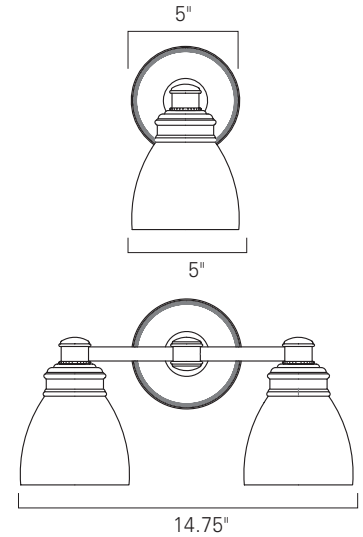

# Norwell Lighting

Product Name **Spencer**  
 Model Number **8791, 8792, 8793**  
 Project Name \_\_\_\_\_  
 Fixture Type \_\_\_\_\_ Quantity \_\_\_\_\_

Spencer - 8791  
Chrome (CH)

Spencer - 8792  
Brushed Nickel (BN)

Spencer - 8793 Chrome (CH)

INC

Product Name / Model / Dimensions				Finish Options	Glass	Lamping Options
Spencer (One Light) - 8791 Spencer (Two Light) - 8792 Spencer (Three Light) - 8793				<b>Standard</b> Brushed Nickel (BN) Chrome (CH)	<b>Standard</b> Opal Glass (OP) 4.5" H X 4.75" W	<b>Standard</b> Incandescent (IN) 8791 - (1) 75 Watt Edison 8792 - (2) 75 Watt Edison 8793 - (3) 75 Watt Edison
	Height	Width	Projection			
8791	8.5"	5"	7.5"			
8792	8.5"	14.75"	7.5"			
8793	8.5"	21.5"	7.5"			
Backplate 5" round						