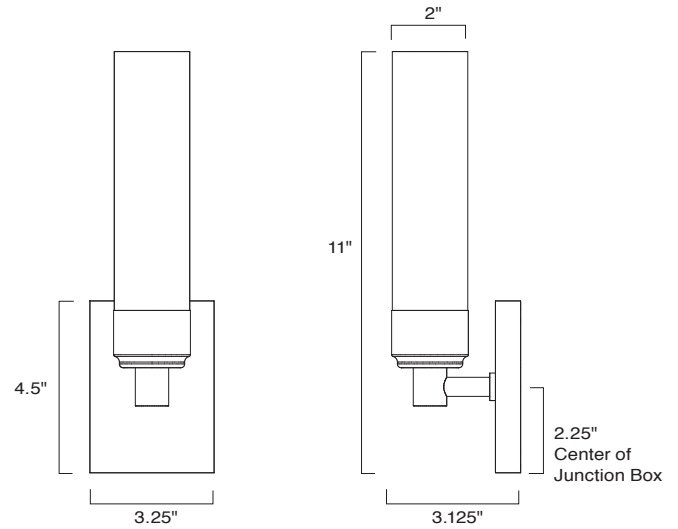

Product Name **Alex**

Model Number **8230**

Project Name \_\_\_\_\_

Fixture Type \_\_\_\_\_

Quantity \_\_\_\_\_

Alex - 8230-CH-SO  
Chrome (CH)

Alex - 8230-BN-MO  
Chrome (CH)

**Cannot be mounted upside down**

HAL-

Product Name / Model / Dimensions			Finish Options	Glass	Lamping Options
Alex - 8230			<b>Standard</b> Brushed Nickel (BN) Chrome (CH) Polished Nickel (PN)	<b>Standard</b> Matte Opal (MO) Splashed Opal (SO) Shiny Opal (SH) 8" H x 1.875" W	<b>Standard</b> Halogen (1) E11 Minican 50 Watt Max
Height	Width	Projection			
11"	3.25"	3.125"			
*Backplate 4.5" H X 3.25" W *Trim plate available Note: Small back plate - requires a switch box					