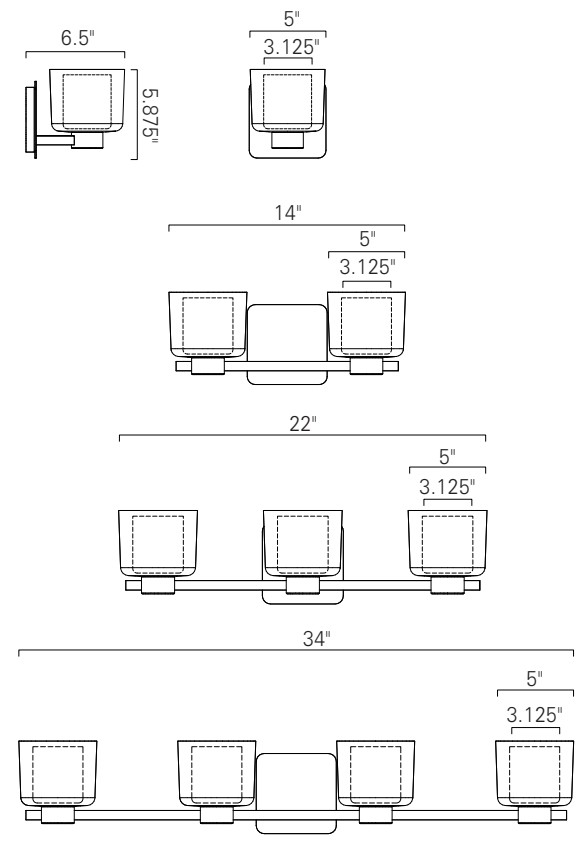

# Norwell Lighting

Product Name **Alexus**  
 Model Number **5331 5332 5333 5334**  
 Project Name \_\_\_\_\_  
 Fixture Type \_\_\_\_\_ Quantity \_\_\_\_\_

**Cannot be mounted upside down**

**HAL-**

Product Name / Model / Dimensions				Finish Options	Glass	Lamping Options
Alexis (One Light) - 5331 Alexis (Two Light) - 5332 Alexis (Three Light) - 5333 Alexis (Four Light) - 5334				<b>Standard</b> Brushed Nickel (BN) Chrome (CH)	<b>Standard</b> Inner White Glass Outer Clear Glass (CL)	<b>Standard</b> Halogen (HAL) 5331 - (1) 60 Watt Max G9 Included 5332 - (2) 60 Watt Max G9 Included 5333 - (3) 60 Watt Max G9 Included 5334 - (4) 60 Watt Max G9 Included
	Height	Width	Projection			
5331	5.875"	5"	6.5"			
5332		14"				
5333		22"				
5334		34"				
Backplate 5" square						