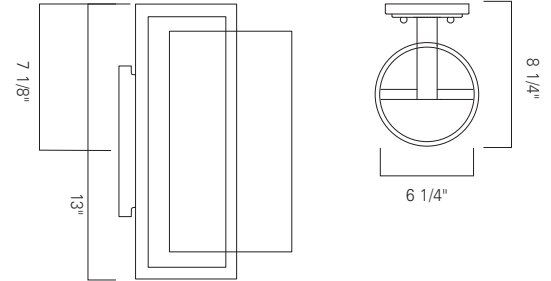

Candela Large
1231-MB-SE
Matte Black (MB)

Candela Small
1230-MB-SE
Matte Black (MB)

Small

Large

LED-

| Product Name / Model / Dimensions | Finish Options | Glass | Lamping Options | | | | | | | | | | | | | | | |
|---|----------------|--------|-----------------|------------|------|------|-----|--------|--------|--------|------|-----|--------|--------|--------|------------------------------|--|--|
| Candela Small - 1230 Candela Large - 1231 <table border="1"> <thead> <tr> <th></th> <th>Height</th> <th>Width</th> <th>Projection</th> <th>TTO*</th> </tr> </thead> <tbody> <tr> <td>1230</td> <td>13"</td> <td>6 1/4"</td> <td>8 1/4"</td> <td>7 1/8"</td> </tr> <tr> <td>1231</td> <td>19"</td> <td>6 1/4"</td> <td>8 1/4"</td> <td>9 1/8"</td> </tr> </tbody> </table> Backplate 6" H x 5" W *Top of fixture to center point of junction box. | | Height | Width | Projection | TTO* | 1230 | 13" | 6 1/4" | 8 1/4" | 7 1/8" | 1231 | 19" | 6 1/4" | 8 1/4" | 9 1/8" | Standard Matte Black (MB) | Standard Seedy Glass (SE) 1230 Size: 10 1/2 H X 6 W 1231 Size: 16 H X 6 W | Standard LED 1230 - 900lm, 3000K CCT, 90 CRI, 10.8 Watts non-dimmable 1231 - 1440lm, 3000K CCT, 90 CRI, 16 Watts non-dimmable |
| | Height | Width | Projection | TTO* | | | | | | | | | | | | | | |
| 1230 | 13" | 6 1/4" | 8 1/4" | 7 1/8" | | | | | | | | | | | | | | |
| 1231 | 19" | 6 1/4" | 8 1/4" | 9 1/8" | | | | | | | | | | | | | | |