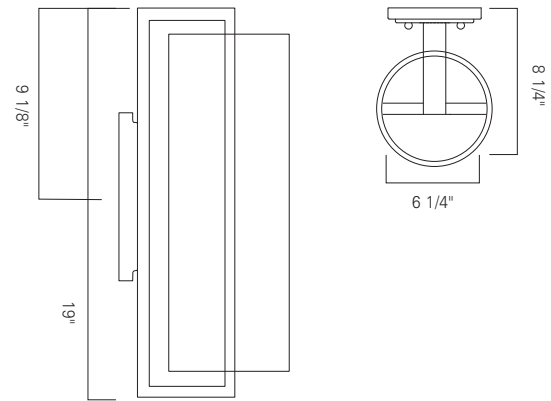

Candela Large
1231-MB-SE
Matte Black (MB)

Candela Small
1230-MB-SE
Matte Black (MB)

Small

Large

LED-

| Product Name / Model / Dimensions | Finish Options | Glass | Lamping Options | | | | | | | | | | | | | | | |
|---|----------------|--------|-----------------|------------|------|------|-----|--------|--------|--------|------|-----|--------|--------|--------|------------------------------|--|--|
| Candela Small - 1230 Candela Large - 1231 <table border="1"> <thead> <tr> <th></th> <th>Height</th> <th>Width</th> <th>Projection</th> <th>TTO*</th> </tr> </thead> <tbody> <tr> <td>1230</td> <td>13"</td> <td>6 1/4"</td> <td>8 1/4"</td> <td>7 1/8"</td> </tr> <tr> <td>1231</td> <td>19"</td> <td>6 1/4"</td> <td>8 1/4"</td> <td>9 1/8"</td> </tr> </tbody> </table> Backplate 6" H x 5" W *Top of fixture to center point of junction box. | | Height | Width | Projection | TTO* | 1230 | 13" | 6 1/4" | 8 1/4" | 7 1/8" | 1231 | 19" | 6 1/4" | 8 1/4" | 9 1/8" | Standard Matte Black (MB) | Standard Seedy Glass (SE) 1230 Size: 10 1/2 H X 6 W 1231 Size: 16 H X 6 W | Standard LED 1230 - 900lm, 3000K CCT, 90 CRI, 10.8 Watts non-dimmable 1231 - 1440lm, 3000K CCT, 90 CRI, 16 Watts non-dimmable |
| | Height | Width | Projection | TTO* | | | | | | | | | | | | | | |
| 1230 | 13" | 6 1/4" | 8 1/4" | 7 1/8" | | | | | | | | | | | | | | |
| 1231 | 19" | 6 1/4" | 8 1/4" | 9 1/8" | | | | | | | | | | | | | | |