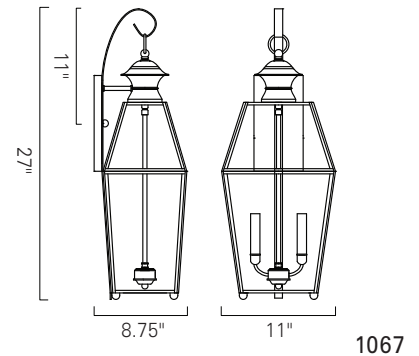

Norwell Lighting

Product Name **Olde Colony**
 Model Number **1063 1066 1067 1068**
 Project Name _____
 Fixture Type _____ Quantity _____

Olde Colony
Large Wall - 1067
Black (BL)
Beveled (BE)

Olde Colony
Small Wall - 1063

Olde Colony
Medium Wall - 1066

Olde Colony Post - 1068
Black (BL)

Verde (VE)

Product Name / Model / Dimensions					Finish Options	Glass	Lamping Options
Olde Colony Large Wall - 1067		Olde Colony Post - 1068			Standard Black (BL) Verde (VE)	Standard Beveled (BE)	Standard Incandescent 1067 - (3) 60 Watt Candelabra 1066 - (2) 60 Watt Candelabra 1063 - (2) 40 Watt Candelabra 1068 - (3) 60 Watt Candelabra
Olde Colony Medium Wall - 1066							
Olde Colony Small Wall - 1063							
	Height	Width	Projection	TTO			
1067	27"	11"	8.75"	11"			
1066	17"	7.5"	6.75"	8"			
1063	14.5"	7.5"	7.25"	11"			
1068	29.5"	11"					
1067 Backplate 9.325" H x 4.75" W							
1066 Backplate 7.75" H x 6" W							
1063 Backplate 5" Diameter							