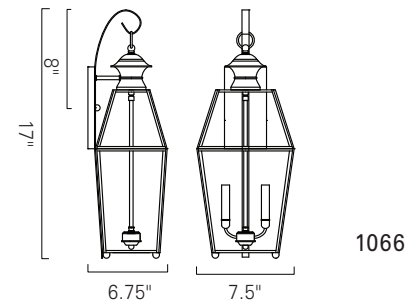

Norwell Lighting

Product Name **Olde Colony**
 Model Number **1063 1066 1067 1068**
 Project Name _____
 Fixture Type _____ Quantity _____

Olde Colony
Large Wall - 1067
Black (BL)
Beveled (BE)

Olde Colony
Small Wall - 1063

Olde Colony
Medium Wall - 1066

Olde Colony Post - 1068
Black (BL)

Verde (VE)

Product Name / Model / Dimensions					Finish Options	Glass	Lamping Options
Olde Colony Large Wall - 1067		Olde Colony Post - 1068			Standard Black (BL) Verde (VE)	Standard Beveled (BE)	Standard Incandescent 1067 - (3) 60 Watt Candelabra 1066 - (2) 60 Watt Candelabra 1063 - (2) 40 Watt Candelabra 1068 - (3) 60 Watt Candelabra
Olde Colony Medium Wall - 1066							
Olde Colony Small Wall - 1063							
	Height	Width	Projection	TTO			
1067	27"	11"	8.75"	11"			
1066	17"	7.5"	6.75"	8"			
1063	14.5"	7.5"	7.25"	11"			
1068	29.5"	11"					
1067 Backplate 9.325" H x 4.75" W							
1066 Backplate 7.75" H x 6" W							
1063 Backplate 5" Diameter							