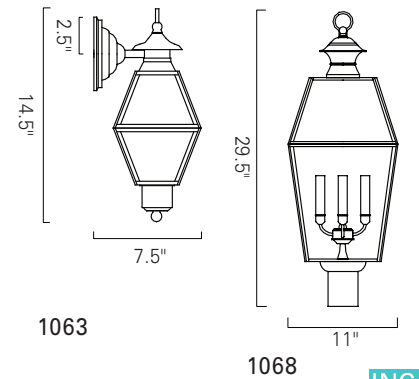

Norwell Lighting

Product Name **Olde Colony**
 Model Number **1063 1066 1067 1068**
 Project Name _____
 Fixture Type _____ Quantity _____

Olde Colony
Large Wall - 1067
Black (BL)
Beveled (BE)

Olde Colony
Small Wall - 1063

Olde Colony
Medium Wall - 1066

Olde Colony Post - 1068
Black (BL)

Verde (VE)

Product Name / Model / Dimensions					Finish Options	Glass	Lamping Options
Olde Colony Large Wall - 1067		Olde Colony Post - 1068			Standard Black (BL) Verde (VE)	Standard Beveled (BE)	Standard Incandescent 1067 - (3) 60 Watt Candelabra 1066 - (2) 60 Watt Candelabra 1063 - (2) 40 Watt Candelabra 1068 - (3) 60 Watt Candelabra
Olde Colony Medium Wall - 1066							
Olde Colony Small Wall - 1063							
	Height	Width	Projection	TTO			
1067	27"	11"	8.75"	11"			
1066	17"	7.5"	6.75"	8"			
1063	14.5"	7.5"	7.25"	11"			
1068	29.5"	11"					
1067 Backplate 9.325" H x 4.75" W							
1066 Backplate 7.75" H x 6" W							
1063 Backplate 5" Diameter							