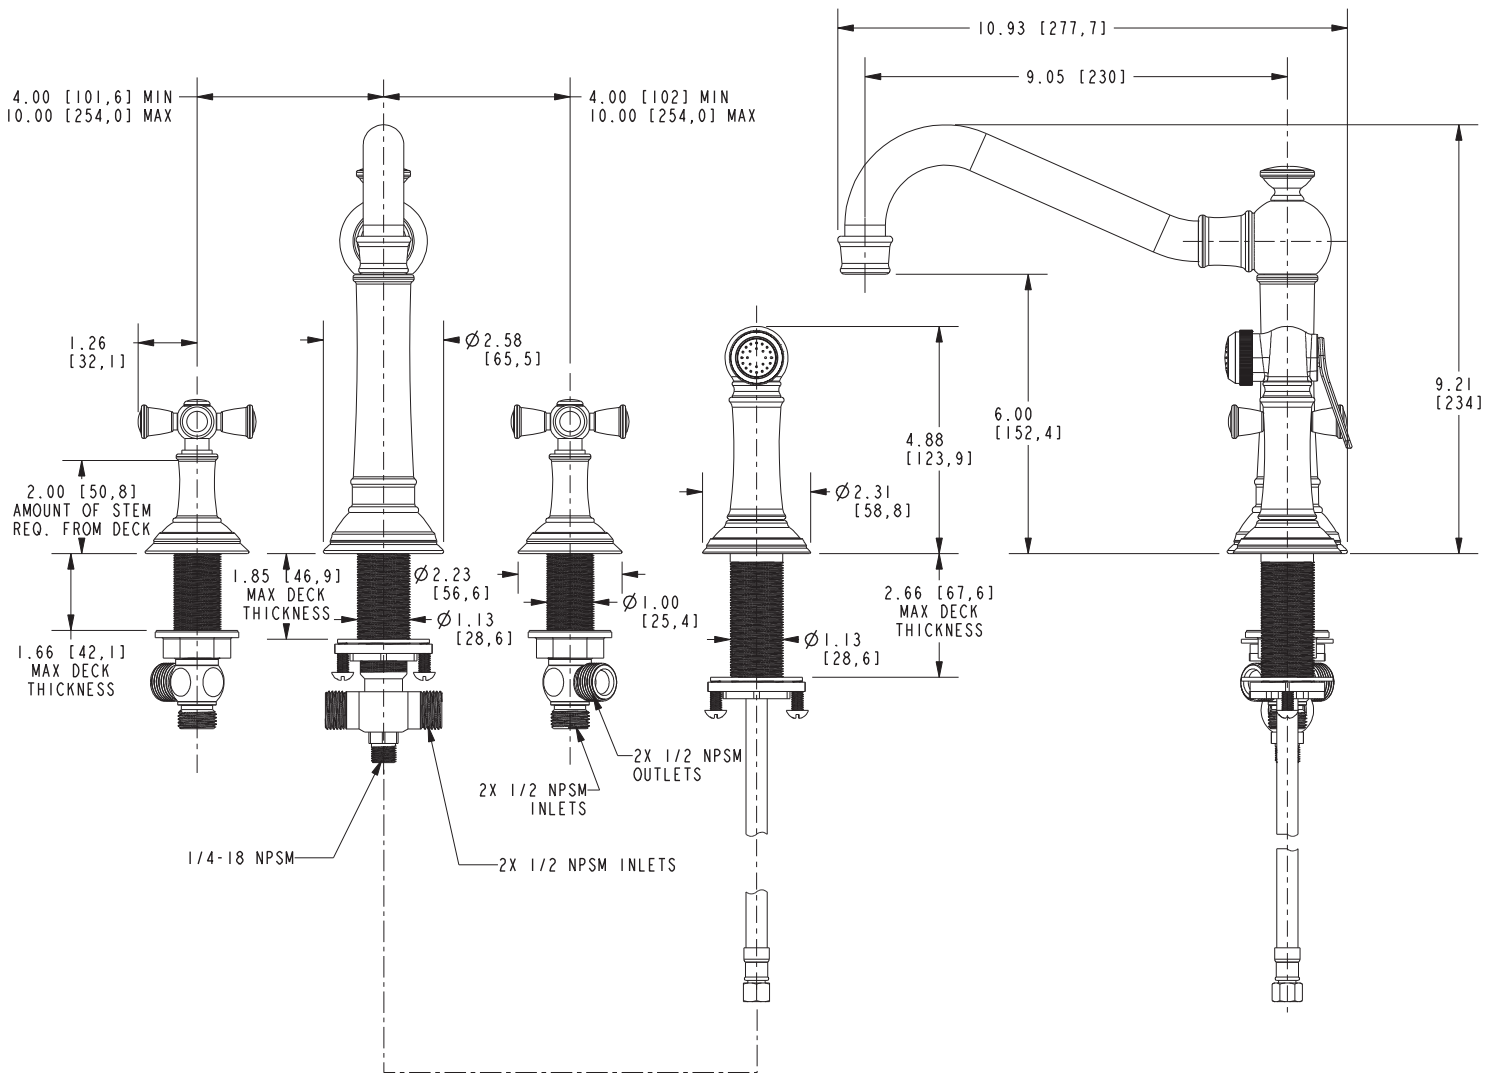

**Features**

- Solid brass construction
- Brass valve bodies
- Quarter-turn washerless ceramic disc valve cartridges
- Swivel spout assembly with integral diverter fitting
- Solid brass pull-out sidespray
- 6.00" (15.2 cm) spout height at outlet
- 9.05" (23.0 cm) spout reach (c-c)
- For 8" (20.3 cm) centers - Maximum 20" (50.8 cm)
- ADA Complaint (Handles Only)
- 1.8 GPM (6.8 LPM) Max

**Two-Handle Kitchen Faucet with Sidespray**

**2470-5432**

**Codes / Standards Compliance**

Meets or exceeds the following at date of manufacture:

- ASME A112.18.1/CSA B125.1
- IAMPO/cUPC
- NSF/ANSI 61, SECTION 9
- NSF/ANSI 372
- IPC
- ADA & ICC/ANSI A117.1 (Handle Only)
- Energy Policy Act of 1992
- California Energy Commission
- ASME A112.18.3 (Back Flow)
- All applicable US Federal and State material regulations

**Product Specification** Add "Color / Finish" suffix to Model number, below.

The Two-Handle Kitchen Faucet with Sidespray shall be made of solid brass construction. Faucet shall incorporate a swivel spout assembly with integral sidespray diverter fitting and feature brass valve bodies with quarter-turn washerless ceramic disc valve cartridges. Faucet shall have a 1.8 gallons (6.8 liters) per minute maximum flow rate. Product shall be for 8" (20.3 cm) centers - Maximum 20" (50.8 cm). Product shall incorporate a 6.00" (15.2 cm) spout height at outlet and a 9.05" (23.0 cm) spout reach (c-c). Faucet shall incorporate cross handles. Two-Handle Kitchen Faucet shall be Newport Brass Model 2470-5432/\_\_\_\_\_

## PRODUCT DIMENSIONS *(Units are in inches)*