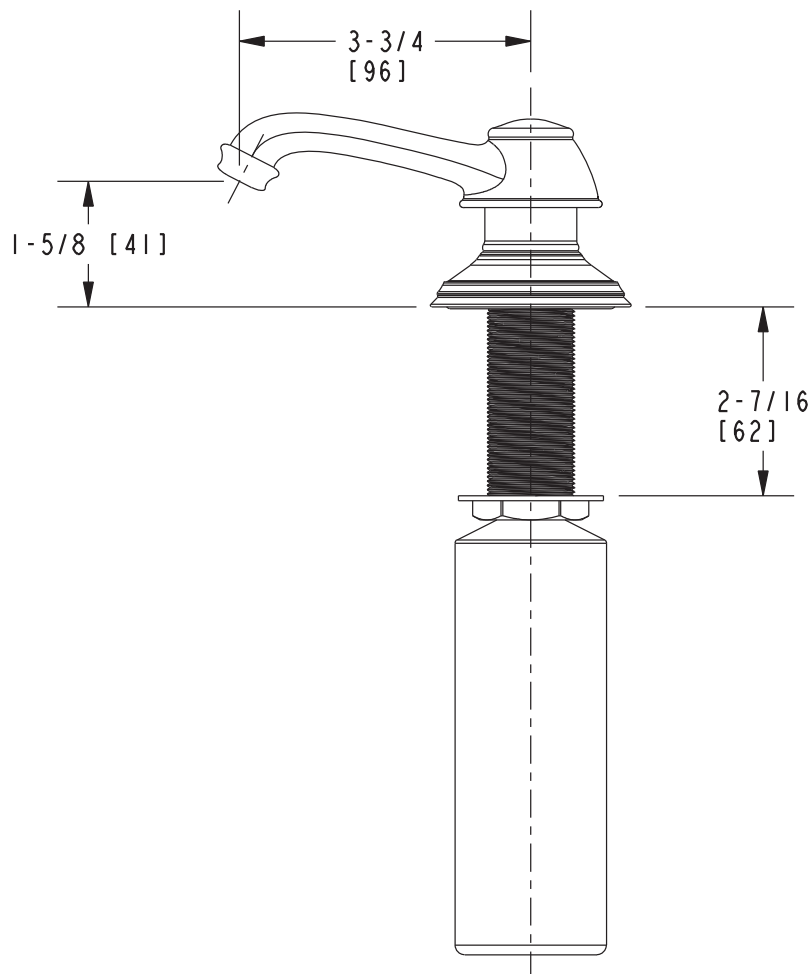

JACOBEOAN

Soap / Lotion Dispenser 2470-5721

Features

- Solid brass construction
- One piece cast spout design
- Base with integral O-ring deck seal
- Enhanced dispensing volume pump
- Removable spout for above deck refilling
- 13 fluid oz. (384 ml) capacity bottle included
- 1-5/8" (4.1 cm) spout height at outlet
- 3-3/4" (9.5 cm) spout reach (c-c)
- Complements Jacobean Series

Specified Model

Model	Description	Colors Finishes				
2470-5721	Soap / Lotion Dispenser	<input type="checkbox"/> 10B	<input type="checkbox"/> 15	<input type="checkbox"/> 15S	<input type="checkbox"/> 26	<input type="checkbox"/> Other

* Note: Requires 1-1/4" to 1-11/16" through hole. Accommodates 2-1/4" maximum deck thickness.

Product Specification: Add "Color / Finish" suffix to Model number, below.

The Soap / Lotion Dispenser shall be made of solid brass construction. Dispenser shall incorporate a removable top spout assembly for easy refilling access. Dispenser shall incorporate a refillable 13 fluid ounce (384 ml) capacity container. Product shall incorporate a 1-5/8" (4.1 cm) spout height at outlet and a 3-3/4" (9.5 cm) spout reach (c-c). Soap / Lotion Dispenser shall be Newport Brass Model 2470-5721/____.

2470-5721

PRODUCT DIMENSIONS *(Units are in inches)*

Jacobean Soap / Lotion Dispenser
2470-5721

NEWPORT BRASS
Flawless Beauty. From Faucet to Finish.™