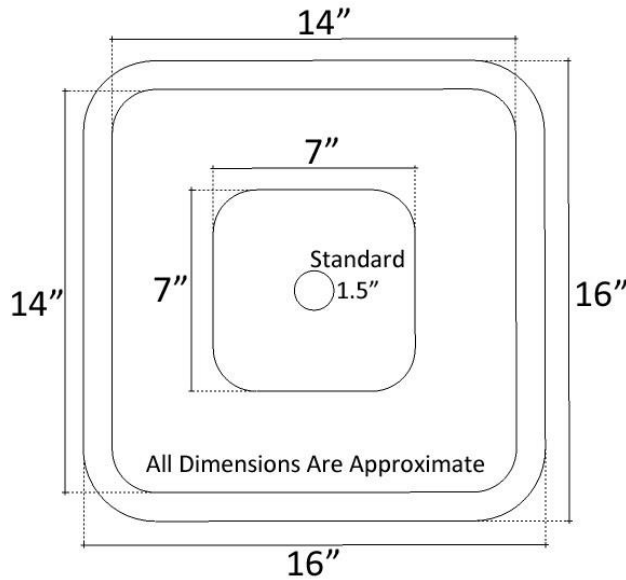

Shown in AB

B021

Square Brocade

DETAILS

Installation Type: Undermount, Drop-In, Vessel

Material: Cast Metal

Standard 1.5" Drain, No Overflow

Each sink is hand-crafted; no two sinks will be the same