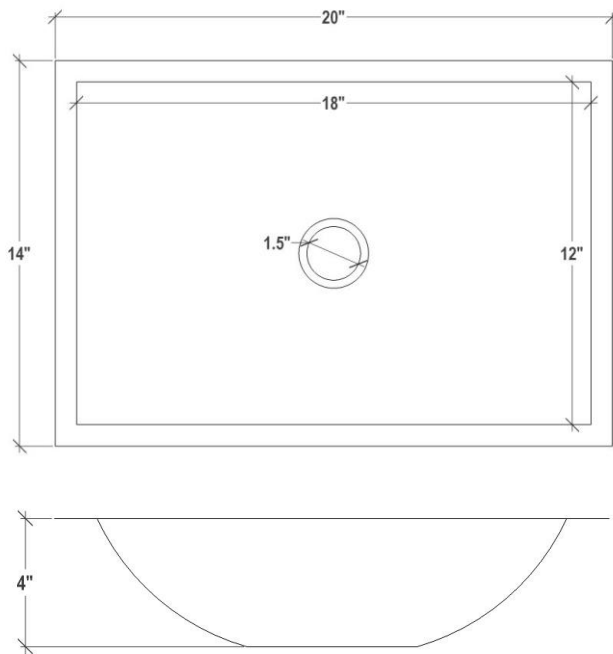

Shown in AG04B-BRS

AG04B

Artisan Glass Medium Rectangle Solid Églomisé

DETAILS

Installation Type: Undermount or Drop-in (Add \$200)

Material: Glass

Standard 1.5" Drain, No Overflow

Dimensions are approximate: [OD: 20"x14"x4", ID: 18"x12"]