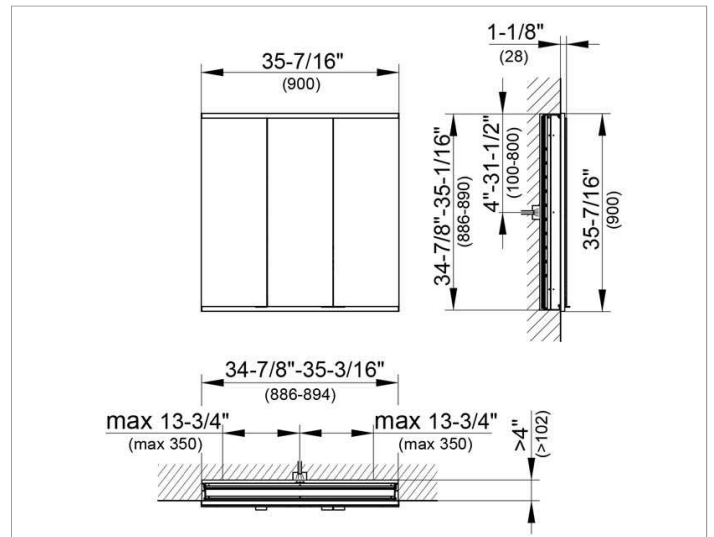

Royal Modular 2.0
800300091005000 Mirror cabinet

PRODUCT

DRAWING

SURFACE

silver anodized

DIMENSION

35,43 x 35,43 x 4,72 "

Warranty: KEUCO products are covered by a 5-year manufacturer's warranty, in effect from the date of purchase. During this time, proven product defects will be remedied free of charge. Warranty claims must be filed in writing, including a detailed description of the defect immediately after a defect has occurred. For a copy of our detailed product warranty policy, please contact us at office-usa@keuco.com.