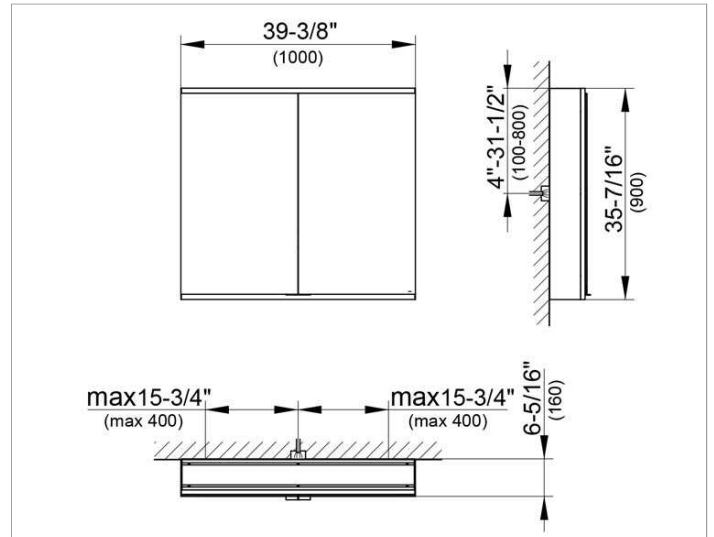

Royal Modular 2.0
800211101105000 Mirror cabinet

PRODUCT

DRAWING

EEK: A++, A+, A ,

SURFACE

silver anodized

DIMENSION

39,37 x 35,43 x 6,3 "